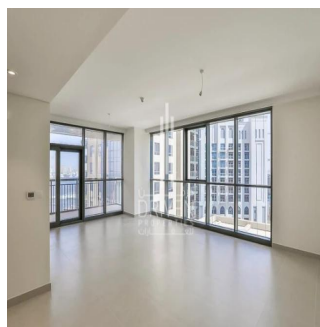

Penthouse

1 Bedroom Apartment For Sale In Dubai Creek Residence Tower 1 South Dubai Creek Harbour

????????, ???? , ???? , , , ,

PRIX DE VENTE

USD 1320000.00

🏠 807 qft

🛏️ 0 chambres

🚗 1 Exhibition results

1 bedroom apartment located in Dubai Creek Residence, South Tower 1, Dubai Creek Harbour. Ready to move in. Spacious, bright and elegant interiors.

Disponible Apr?s De :

01.01.1970

Le Sol : 4 Les Sols : 4 Annee De Construction : 2017 Places De Voitures : 4 Ann?e De Construction : 2017 Type: Bureau