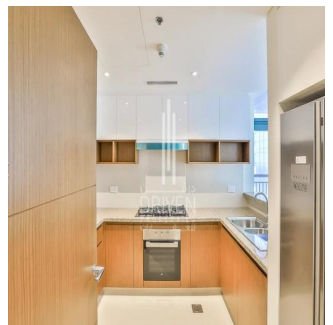

1 bedroom apartment located in Dubai Creek Residence, South Tower 1, Dubai Creek Harbour. Ready to move in. Spacious, bright and elegant interiors.

Disponible Apr?s De :

01.01.1970

Le Sol : 4 Les Sols : 4 Annee De Construction : 2017 Places De Voitures : 4 Ann?e De Construction : 2017 Type: Bureau