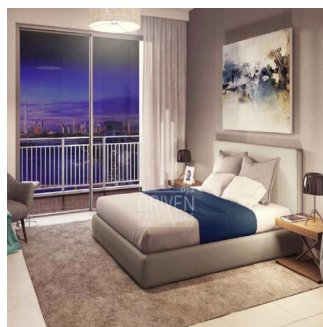

Penthouse

New 1 Bed Apartment - Harbour Views 2 Dubai Creek Harbour

????????, ???? , ???? , , ,

PRIX DE VENTE
\$ 999999.00

- 729 qft
- 0 chambres
- 1 Exhibition results
- 1 salles de bains
- 1 planchers
- 1 qft superficie du territoire
- 1 places pour voitures

Chris Pearson
Re/Max Address - Berea
Berea, South Africa - Heure locale

27 31 313 1310

Amazing 1 Bedroom Apartment | Prime Location Brought to you by Driven Properties, this 1 bedroom apartment is located in Harbour Views, Dubai Creek Harbour. - Soon to handover - Low floor level - Unit Type: Middle - View: Community - Kitchen: Open & Fully Fitted Building Amenities: - Close to Iconic Dubai Creek - Easy access to major roads