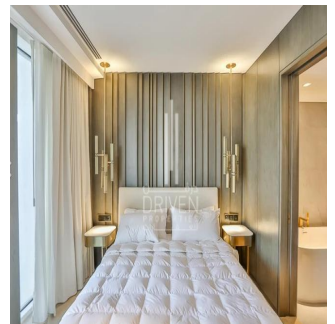

Disponible Aupr?s De :

01.01.1970

Le Sol : 4 Les Sols : 4 Annee De Construction : 2017 Places De Voitures : 4 Ann?e De Construction : 2017 Type: Bureau