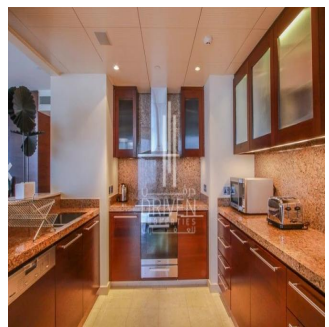

**Chris Pearson**  
 Re/Max Address - Berea  
 Berea, South Africa - Heure locale

📞 27 31 313 1310

Apartment for Sale in Burj Khalifa Downtown Dubai. Driven Properties are pleased to offer for sale this impressive 2 Bedroom apartment in Burj Khalifa Tower, Downtown Burj Dubai. Rented: 280,000 AED until March 15, 2018 (Available for viewing) Mid Floor unit in Burj Khalifa Huge windows w/ Sea and DIFC Views Bright & Spacious Layout Well equipped kitchen