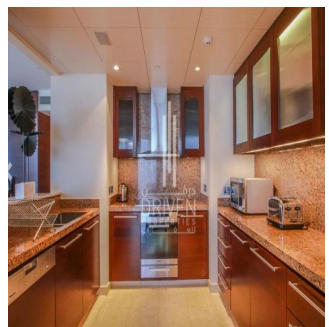

Chris Pearson
 Re/Max Address - Berea
 Berea, South Africa - Heure locale

📞 27 31 313 1310

Apartment for Sale in Burj Khalifa Downtown Dubai. Driven Properties are pleased to offer for sale this impressive 2 Bedroom apartment in Burj Khalifa Tower, Downtown Burj Dubai. Rented: 280,000 AED until March 15, 2018 (Available for viewing) Mid Floor unit in Burj Khalifa Huge windows w/ Sea and DIFC Views Bright & Spacious Layout Well equipped kitchen