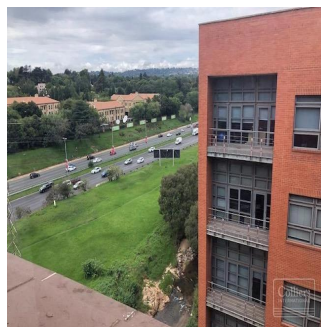

📞 27 792130099

- 🏠 985 qm
- 🛏️ 0 chambres
- 🚗 0 Exhibition results
- 🚿 0 salles de bains
- 🏠 0 planchers
- 📏 0 qm superficie du territoire
- 🚗 0 places pour voitures

AAA grade space in prime location within the Melrose Arch precinct. Located nearby retail outlets and amenities. Secure basement parking.