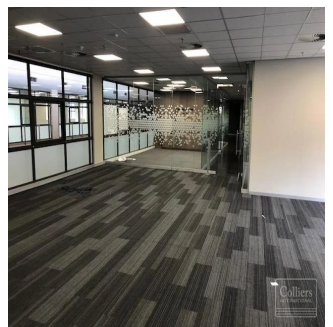

📞 27 792130099

- 🏠 985 qm
- 🛏️ 0 chambres
- 🚗 0 Exhibition results
- 🚿 0 salles de bains
- 🏠 0 planchers
- 📏 0 qm superficie du territoire
- 🚗 0 places pour voitures

AAA grade space in prime location within the Melrose Arch precinct. Located nearby retail outlets and amenities. Secure basement parking.