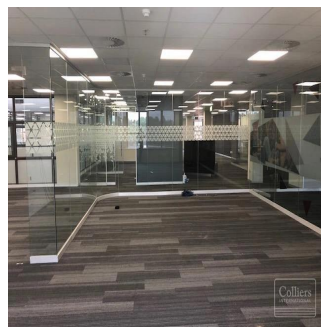

📞 27 792130099

- 🏠 985 qm
- 🛏️ 0 chambres
- 🚗 0 Exhibition results
- 🚿 0 salles de bains
- 🏠 0 planchers
- 📏 0 qm superficie du territoire
- 🚗 0 places pour voitures

AAA grade space in prime location within the Melrose Arch precinct. Located nearby retail outlets and amenities. Secure basement parking.