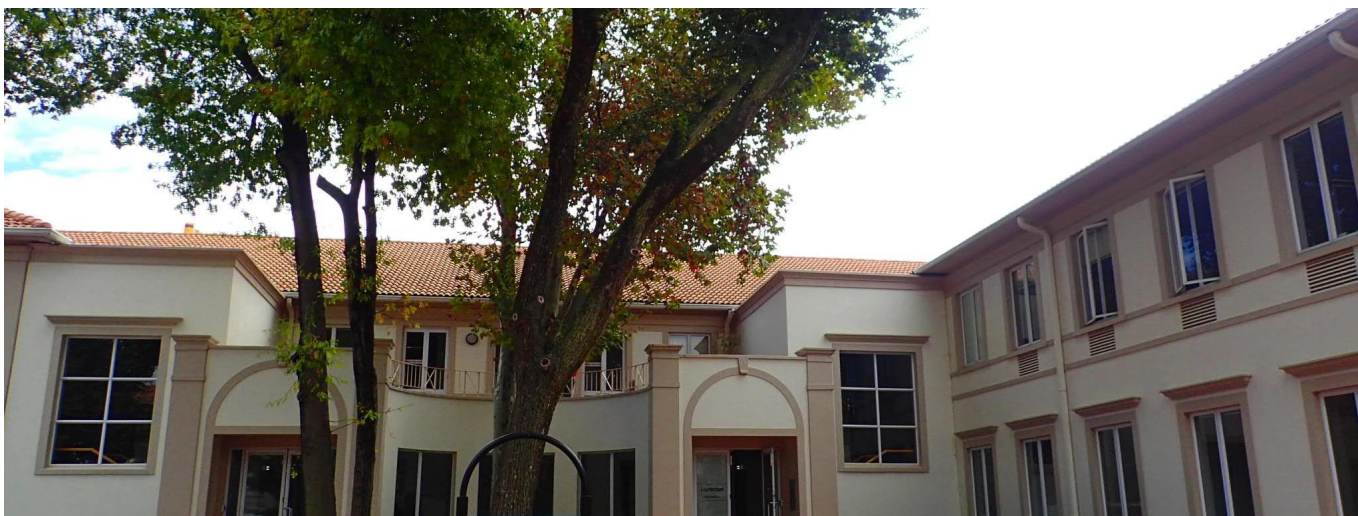

Penthouse

# Prime Office Building For Lease In Hunts End Office Park

Espagne, Catalogne, Barcelone, , , 2196,

🏠 500 qm

🏠 0 chambres

🏠 0 Exhibition results

🚿 0 salles de bains

🏠 0 planchers

📏 0 qm superficie du territoire

🚗 0 places pour voitures

**Leon Schutz**

Real Estate Services Garden Route

Oubaai Golf Estate, South Africa - Heure locale

27 792130099

FOR LEASE Prime Office Building situated in Hunts End Office Park in Wierda Valley, within close proximity to Sandton City, Sandton Gautrain and other amenities