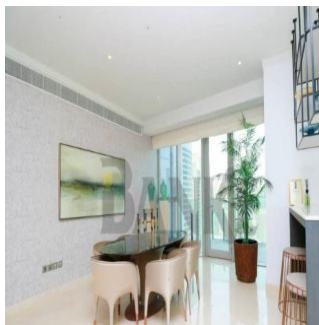

Full Panoramic Views of the Marina, Emirates Golf Course and Emirates Hills. .

Disponible Apr?s De :

01.01.1970

Le Sol : 4 Les Sols : 4 Annee De Construction : 2017 Places De Voitures : 4 Ann?e De Construction : 2017 Type: Bureau