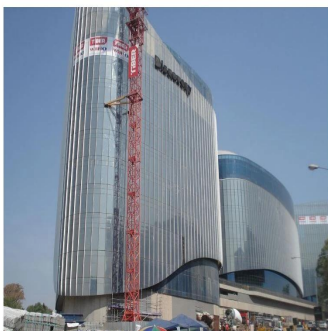

Disponible Aupr?s De :

19.06.2019

Le Sol : 4 Les Sols : 4 Annee De Places De Voitures : Ann?e De Construction : 2017 Type: Bureau