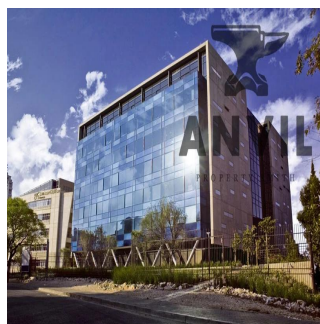

Penthouse

Ideally Located Office Spaces For Rent In Sandton Cbd

Afrique du Sud, Cap Occidental, Cap, PROTEA PLACE, 1, 2196,

PRIX DE LOCATION MENSUEL

\$ 9542.00

PRIX DE VENTE

\$ 0.00

860 qm

Johannesburg, South Africa - Heure locale

27 72 781 1878

4 SVC is built in a modern contemporary style, with a minimum of unnecessary adornment; the entire complex effortlessly commands a sense of style. 6 story office block above a four level basement parkade. Premises can be subdivided into 4 pockets of approximately 600m².