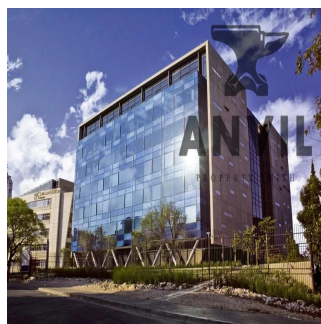

Penthouse

Ideally Located Office Spaces For Rent In Sandton Cbd

Afrique du Sud, Cap Occidental, Cap, PROTEA PLACE, 1, 2196,

PRIX DE LOCATION MENSUEL

USD 9542.00

PRIX DE VENTE

USD 0.00

Jessica Oosthuizen

0 qm superficie du territoire

0 places pour voitures

4 SVC is built in a modern contemporary style, with a minimum of unnecessary adornment; the entire complex effortlessly commands a sense of style. 6 story office block above a four level basement parkade. Premises can be subdivided into 4 pockets of approximately 600m².