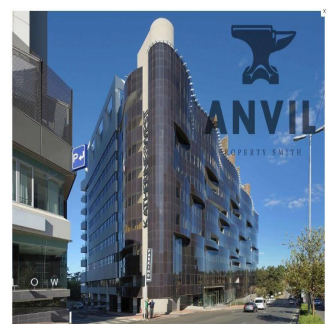

Penthouse

Office Space For Rent With Magnificent Views Over Sandton City

Afrique du Sud, Gauteng, Johannesburg, KATHERINE & WEST, , ,

PRIX DE LOCATION MENSUEL

\$ 14300.00

PRIX DE VENTE

\$ 0.00

🏠 1066 qm

Johannesburg, South Africa - Heure locale

27 72 781 1878

Katherine and West is a unique opportunity in the heart of Sandton. The Katherine and West development is situated a prime site on the corner of Katherine and West Streets in the Sandton CBD. The property is only 50m from the Sandton Gautrain Station. The 10 storey building consists of 8 floors of offices. There is extensive basement parking and generous basement storerooms. The site is very conveniently located on the corner of West and Katherine Streets immediately adjacent or close to: Sandton Gautrain Station, The bus Rapid transport system (routes run down West st and Rivonia rd), Numerous upmarket hotels, The Grayston offramp to the M1 freeway (2km away), All the amenities of the Sandton CBD including the Sandton Convention centre, Sandton City, Nelson Mandela Square, Village Walk, JSE ltd, Many Head Offices of major local and international corporations and law firms etc. This office space, situated on the 5th floor of the Katherine and West building is currently in a grey box condition, and ready for your specific instillation. Use the landlords generous tenants instillation allowance to make the space your own. Ablution and kitchen facilities are within your own space, and the units comes with two balconies, one overlooking the Gautrain Station and Nelson Mandela Square, and the other looking north-east with completely uninterrupted views.