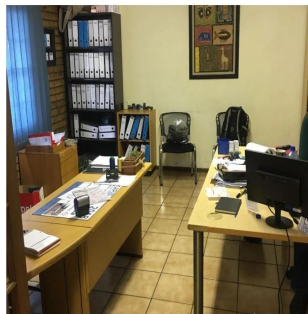

Penthouse

Prime Located Factory For Rent In Jet Park

Afrique du Sud, Cap Occidental, Cap, , , 1469,

PRIX DE LOCATION MENSUEL

USD 7730.00

PRIX DE VENTE

USD 0.00

- 🏠 2200 qm
- 🛏️ 0 chambres
- 🚗 0 Exhibition results
- 🚿 0 salles de bains
- 🏠 0 planchers
- 📐 0 qm superficie du territoire
- 🚗 0 places pour voitures

Llave Bienes Raices

Llave Bienes Raices
Ciudad de México, Mexico - Heure locale

[+52 55 5350 1150](tel:+525553501150)

PRIME LOCATED FACTORY WITH GOOD MIS OF OFFICE TO FACTORY SPACE CLOSE TO ALL ARTERIAL ROADS A prime factory with the perfect ratio of office to factory space In a Prime Location, good security, 3 phase 8 offices large yard close to arterial roads 8 m to the eaves air conditioned offices with a reception and changing rooms for factory staff ample parking for trucks and staff vehicles Large Yard Security and cameras and alarmed Good natural light Prime Location for Distribution and manufacturing TWO entrances one on Kelly and the other on adjacent road at the rear of the property