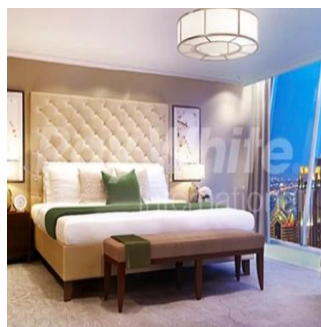

A slice of luxury. Ray White International takes you inside one of the Downtown's most serene properties. 2 Bedroom plus maidsroom on high floor. Series 02 above 50th floor.

Disponible Apr?s De :

01.01.1970

Le Sol : 4 Les Sols : 4 Annee De Construction : 2017 Places De Voitures : 4 Ann?e De Construction : 2017 Type: Bureau