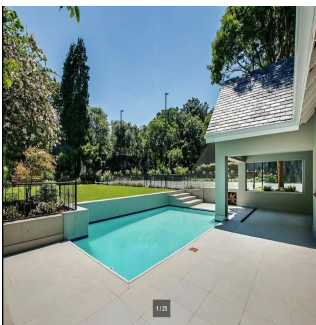

Penthouse

Impressive 4 Bedroom Family House For Rent In Hyde Park

Maldives, Soneva Jani, Hangnaameedhoo, 2nd Rd, , 2196,

PRIX DE LOCATION MENSUEL

\$ 5466.00

PRIX DE VENTE

\$ 0.00

Ty Bello
Tttytr
Abuja, Nigeria - Heure locale

 234 986543223

-  870 qm
-  9 chambres
-  4 Exhibition results
-  5 salles de bains
-  5 planchers
-  5 qm superficie du territoire
-  5 places pour voitures

IMPRESSIVE 4 BEDROOM FAMILY HOME Flawless design with a neutral colour palette this single storey spectacular family home offers a setting with vistas of trees and stunning landscaped garden and water features. Clean lines characterize the modern fluidity allowing easy comfortable indoor/outdoor entertaining with bar on an extensive covered patio to sparkling pool and tennis court. Modern open plan kitchen and separate scullery and pantry with top quality finishes, central island, built-in coffee machine, integrated fridge/freezer and walk in fridge. 4 bedrooms are on the east wing with sliding doors opening to the garden. The master suite has a full bathroom, double shower and walking in dressing room. Security comprises of state of the art alarm system connected to mobile devices, CCTV, high perimeter walls with electric fencing, beams and double electric gates. Double automated garage, double carport and staff accommodation. The property also has a separate complete 2 bed cottage with separate entrance. Positioned on a large stand to maximize building this property presents a rare opportunity to realize one's own trophy home. In close proximity to Hyde Park Shopping Centre and available immediately!

Am?nagements Ext?rieurs

Securite 24 heures sur 24	Balcon	Entierement cloture	Garage
Jardin paysager	Piscine	Terrain de tennis	