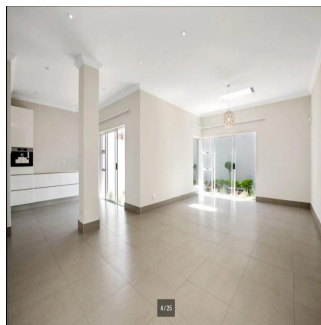

Penthouse

Impressive 4 Bedroom Family House For Rent In Hyde Park

Maldives, Soneva Jani, Hangnaameedhoo, 2nd Rd, , 2196,

PRIX DE LOCATION MENSUEL

USD 5466.00

PRIX DE VENTE

USD 0.00

- 🏠 870 qm
- 🛏️ 9 chambres
- 🚗 4 Exhibition results
- 🚿 5 salles de bains
- 🏠 5 planchers
- 📏 5 qm superficie du territoire
- 🚗 5 places pour voitures

Ty Bello
Tttytr
Abuja, Nigeria - Heure locale

📞 234 986543223

IMPRESSIVE 4 BEDROOM FAMILY HOME Flawless design with a neutral colour palette this single storey spectacular family home offers a setting with vistas of trees and stunning landscaped garden and water features. Clean lines characterize the modern fluidity allowing easy comfortable indoor/outdoor entertaining with bar on an extensive covered patio to sparkling pool and tennis court. Modern open plan kitchen and separate scullery and pantry with top quality finishes, central island, built-in coffee machine, integrated fridge/freezer and walk in fridge. 4 bedrooms are on the east wing with sliding doors opening to the garden. The master suite has a full bathroom, double shower and walking in dressing room. Security comprises of state of the art alarm system connected to mobile devices, CCTV, high perimeter walls with electric fencing, beams and double electric gates. Double automated garage, double carport and staff accommodation. The property also has a separate complete 2 bed cottage with separate entrance. Positioned on a large stand to maximize building this property presents a rare opportunity to realize one's own trophy home. In close proximity to Hyde Park Shopping Centre and available immediately!