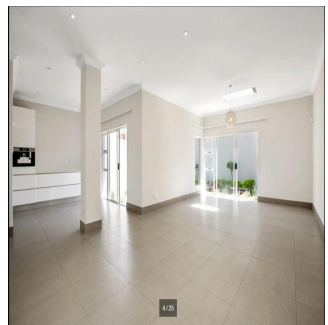

 234 986543223

-  870 qm
-  9 chambres
-  4 Exhibition results
-  5 salles de bains
-  5 planchers
-  5 qm superficie du territoire
-  5 places pour voitures

IMPRESSIVE 4 BEDROOM FAMILY HOME Flawless design with a neutral colour palette this single storey spectacular family home offers a setting with vistas of trees and stunning landscaped garden and water features. Clean lines characterize the modern fluidity allowing easy comfortable indoor/outdoor entertaining with bar on an extensive covered patio to sparkling pool and tennis court. Modern open plan kitchen and separate scullery and pantry with top quality finishes, central island, built-in coffee machine, integrated fridge/freezer and walk in fridge. 4 bedrooms are on the east wing with sliding doors opening to the garden. The master suite has a full bathroom, double shower and walking in dressing room. Security comprises of state of the art alarm system connected to mobile devices, CCTV, high perimeter walls with electric fencing, beams and double electric gates. Double automated garage, double carport and staff accommodation. The property also has a separate complete 2 bed cottage with separate entrance. Positioned on a large stand to maximize building this property presents a rare opportunity to realize one's own trophy home. In close proximity to Hyde Park Shopping Centre and available immediately!