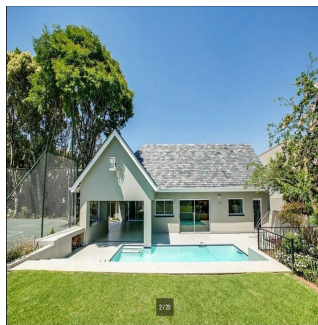

Penthouse

Impressive 4 Bedroom Family House For Rent In Hyde Park

Maldives, Soneva Jani, Hangnaameedhoo, 2nd Rd, , 2196,

PRIX DE LOCATION MENSUEL

\$ 5466.00

PRIX DE VENTE

\$ 0.00

Ty Bello
Tttytr
Abuja, Nigeria - Heure locale

 234 986543223

-  870 qm
-  9 chambres
-  4 Exhibition results
-  5 salles de bains
-  5 planchers
-  5 qm superficie du territoire
-  5 places pour voitures

IMPRESSIVE 4 BEDROOM FAMILY HOME Flawless design with a neutral colour palette this single storey spectacular family home offers a setting with vistas of trees and stunning landscaped garden and water features. Clean lines characterize the modern fluidity allowing easy comfortable indoor/outdoor entertaining with bar on an extensive covered patio to sparkling pool and tennis court. Modern open plan kitchen and separate scullery and pantry with top quality finishes, central island, built-in coffee machine, integrated fridge/freezer and walk in fridge. 4 bedrooms are on the east wing with sliding doors opening to the garden. The master suite has a full bathroom, double shower and walking in dressing room. Security comprises of state of the art alarm system connected to mobile devices, CCTV, high perimeter walls with electric fencing, beams and double electric gates. Double automated garage, double carport and staff accommodation. The property also has a separate complete 2 bed cottage with separate entrance. Positioned on a large stand to maximize building this property presents a rare opportunity to realize one's own trophy home. In close proximity to Hyde Park Shopping Centre and available immediately!