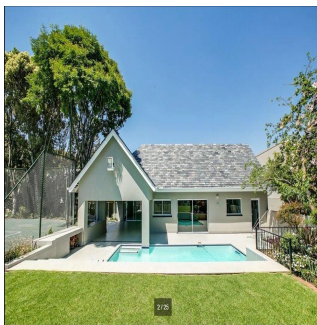

Penthouse

Impressive 4 Bedroom Family House For Rent In Hyde Park

Maldives, Soneva Jani, Hangnaameedhoo, 2nd Rd, , 2196,

PRIX DE LOCATION MENSUEL

USD 5466.00

PRIX DE VENTE

USD 0.00

- 🏠 870 qm
- 🛏️ 9 chambres
- 🚗 4 Exhibition results
- 🚿 5 salles de bains
- 🏠 5 planchers
- 📏 5 qm superficie du territoire
- 🚗 5 places pour voitures

Ty Bello
Tttytr
Abuja, Nigeria - Heure locale

📞 234 986543223

IMPRESSIVE 4 BEDROOM FAMILY HOME Flawless design with a neutral colour palette this single storey spectacular family home offers a setting with vistas of trees and stunning landscaped garden and water features. Clean lines characterize the modern fluidity allowing easy comfortable indoor/outdoor entertaining with bar on an extensive covered patio to sparkling pool and tennis court. Modern open plan kitchen and separate scullery and pantry with top quality finishes, central island, built-in coffee machine, integrated fridge/freezer and walk in fridge. 4 bedrooms are on the east wing with sliding doors opening to the garden. The master suite has a full bathroom, double shower and walking in dressing room. Security comprises of state of the art alarm system connected to mobile devices, CCTV, high perimeter walls with electric fencing, beams and double electric gates. Double automated garage, double carport and staff accommodation. The property also has a separate complete 2 bed cottage with separate entrance. Positioned on a large stand to maximize building this property presents a rare opportunity to realize one's own trophy home. In close proximity to Hyde Park Shopping Centre and available immediately!