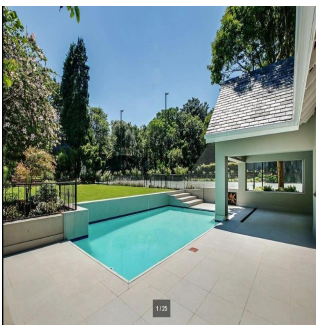

Penthouse

Impressive 4 Bedroom Family House For Rent In Hyde Park

Maldives, Soneva Jani, Hangnaameedhoo, 2nd Rd, , 2196,

PRIX DE LOCATION MENSUEL

USD 5466.00

PRIX DE VENTE

USD 0.00

- 🏠 870 qm
- 🛏️ 9 chambres
- 🚗 4 Exhibition results
- 🚿 5 salles de bains
- 🏠 5 planchers
- 📏 5 qm superficie du territoire
- 🚗 5 places pour voitures

Ty Bello
Tttytr
Abuja, Nigeria - Heure locale

📞 234 986543223

IMPRESSIVE 4 BEDROOM FAMILY HOME Flawless design with a neutral colour palette this single storey spectacular family home offers a setting with vistas of trees and stunning landscaped garden and water features. Clean lines characterize the modern fluidity allowing easy comfortable indoor/outdoor entertaining with bar on an extensive covered patio to sparkling pool and tennis court. Modern open plan kitchen and separate scullery and pantry with top quality finishes, central island, built-in coffee machine, integrated fridge/freezer and walk in fridge. 4 bedrooms are on the east wing with sliding doors opening to the garden. The master suite has a full bathroom, double shower and walking in dressing room. Security comprises of state of the art alarm system connected to mobile devices, CCTV, high perimeter walls with electric fencing, beams and double electric gates. Double automated garage, double carport and staff accommodation. The property also has a separate complete 2 bed cottage with separate entrance. Positioned on a large stand to maximize building this property presents a rare opportunity to realize one's own trophy home. In close proximity to Hyde Park Shopping Centre and available immediately!

Am?nagements Ext?rieurs

Securite 24 heures sur 24	Balcon	Entierement cloture	Garage
Jardin paysager	Piscine	Terrain de tennis	