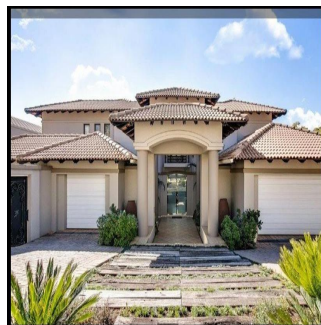

Penthouse

Beautiful 4 Bedroom House For Rent In Morningside

Afrique du Sud, Cap Occidental, Baie de Plettenberg, W Rd S, , 2057,

PRIX DE LOCATION MENSUEL

\$ 7279.00

PRIX DE VENTE

\$ 0.00

- 🏠 900 qm
- 🛏️ 8 chambres
- 🚗 4 Exhibition results
- 🚿 4 salles de bains
- 🏠 4 planchers
- 📏 4 qm superficie du territoire
- 🚗 4 places pour voitures

Ty Bello
Tttytr
Abuja, Nigeria - Heure locale

📞 234 986543223

UNRIVALLED LIVING IN PRESTIGIOUS CLOUDS END This beautiful home is located on the largest stand in the sought after Clouds End. There are 4 well-proportioned bedrooms, with the master being a suite. There is a built in study/library downstairs and an underground basement that can be used as a cinema. Back-up generator, piped surround sound and walk in cold room complete the value proposition. Security is unrivalled with 24hr guards, dedicated car patrol in the complex, high perimeter walls with 2 meter electric fencing, CCTV, and high end alarm system. Convenience is assured with shopping and entertainment just 2 minutes away. Schools in close proximity include Crawford, St Stithians, King Davids, Redhill, Bressure House, British International School and the French School.