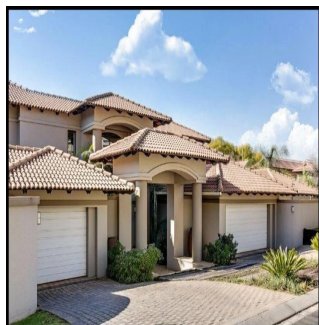

Penthouse

Beautiful 4 Bedroom House For Rent In Morningside

Afrique du Sud, Cap Occidental, Baie de Plettenberg, W Rd S, , 2057,

PRIX DE LOCATION MENSUEL

USD 7279.00

PRIX DE VENTE

USD 0.00

- 🏠 900 qm
- 🛏️ 8 chambres
- 🚗 4 Exhibition results
- 🚿 4 salles de bains
- 🏠 4 planchers
- 📏 4 qm superficie du territoire
- 🚗 4 places pour voitures

Ty Bello
Tttytr
Abuja, Nigeria - Heure locale

📞 234 986543223

UNRIVALLED LIVING IN PRESTIGIOUS CLOUDS END This beautiful home is located on the largest stand in the sought after Clouds End. There are 4 well-proportioned bedrooms, with the master being a suite. There is a built in study/library downstairs and an underground basement that can be used as a cinema. Back-up generator, piped surround sound and walk in cold room complete the value proposition. Security is unrivalled with 24hr guards, dedicated car patrol in the complex, high perimeter walls with 2 meter electric fencing, CCTV, and high end alarm system. Convenience is assured with shopping and entertainment just 2 minutes away. Schools in close proximity include Crawford, St Stithians, King Davids, Redhill, Bressure House, British International School and the French School.