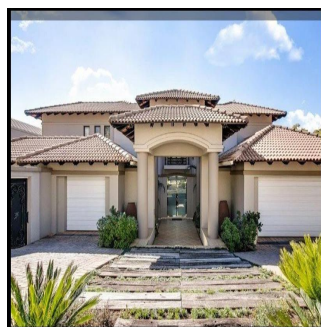

# Beautiful 4 Bedroom House For Rent In Morningside

Afrique du Sud, Cap Occidental, Baie de Plettenberg, W Rd S, , 2057,

PRIX DE LOCATION MENSUEL

**USD 7279.00**

PRIX DE VENTE

**USD 0.00**

🏠 900 qm

🛏️ 8 chambres

🚗 4 Exhibition results

🚿 4 salles de bains

🏠 4 planchers

📏 4 qm superficie du territoire

🚗 4 places pour voitures

**Ty Bello**  
Tttytr  
Abuja, Nigeria - Heure locale

📞 234 986543223

UNRIVALLED LIVING IN PRESTIGIOUS CLOUDS END This beautiful home is located on the largest stand in the sought after Clouds End. There are 4 well-proportioned bedrooms, with the master being a suite. There is a built in study/library downstairs and an underground basement that can be used as a cinema. Back-up generator, piped surround sound and walk in cold room complete the value proposition. Security is unrivalled with 24hr guards, dedicated car patrol in the complex, high perimeter walls with 2 meter electric fencing, CCTV, and high end alarm system. Convenience is assured with shopping and entertainment just 2 minutes away. Schools in close proximity include Crawford, St Stithians, King Davids, Redhill, Bressure House, British International School and the French School.