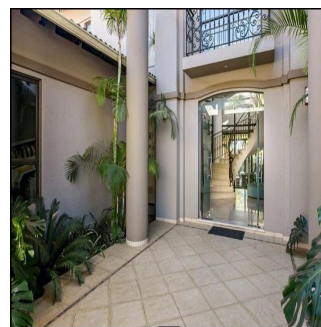

# Beautiful 4 Bedroom House For Rent In Morningside

Afrique du Sud, Cap Occidental, Baie de Plettenberg, W Rd S, , 2057,

PRIX DE LOCATION MENSUEL

**USD 7279.00**

PRIX DE VENTE

**USD 0.00**

🏠 900 qm

🛏️ 8 chambres

🚗 4 Exhibition results

🚿 4 salles de bains

🏠 4 planchers

📏 4 qm superficie du territoire

🚗 4 places pour voitures

**Ty Bello**  
Tttytr  
Abuja, Nigeria - Heure locale

📞 234 986543223

UNRIVALLED LIVING IN PRESTIGIOUS CLOUDS END This beautiful home is located on the largest stand in the sought after Clouds End. There are 4 well-proportioned bedrooms, with the master being a suite. There is a built in study/library downstairs and an underground basement that can be used as a cinema. Back-up generator, piped surround sound and walk in cold room complete the value proposition. Security is unrivalled with 24hr guards, dedicated car patrol in the complex, high perimeter walls with 2 meter electric fencing, CCTV, and high end alarm system. Convenience is assured with shopping and entertainment just 2 minutes away. Schools in close proximity include Crawford, St Stithians, King Davids, Redhill, Bressure House, British International School and the French School.