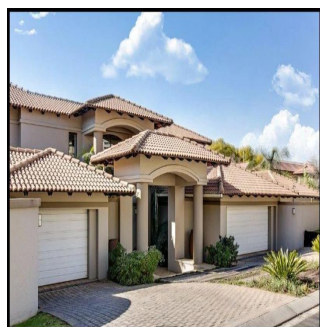

# Beautiful 4 Bedroom House For Rent In Morningside

Afrique du Sud, Cap Occidental, Baie de Plettenberg, W Rd S, , 2057,

PRIX DE LOCATION MENSUEL

**USD 7279.00**

PRIX DE VENTE

**USD 0.00**

🏠 900 qm

🛏️ 8 chambres

🚗 4 Exhibition results

🚿 4 salles de bains

🏠 4 planchers

📏 4 qm superficie du territoire

🚗 4 places pour voitures

**Ty Bello**  
Tttytr  
Abuja, Nigeria - Heure locale

📞 234 986543223

UNRIVALLED LIVING IN PRESTIGIOUS CLOUDS END This beautiful home is located on the largest stand in the sought after Clouds End. There are 4 well-proportioned bedrooms, with the master being a suite. There is a built in study/library downstairs and an underground basement that can be used as a cinema. Back-up generator, piped surround sound and walk in cold room complete the value proposition. Security is unrivalled with 24hr guards, dedicated car patrol in the complex, high perimeter walls with 2 meter electric fencing, CCTV, and high end alarm system. Convenience is assured with shopping and entertainment just 2 minutes away. Schools in close proximity include Crawford, St Stithians, King Davids, Redhill, Bressure House, British International School and the French School.