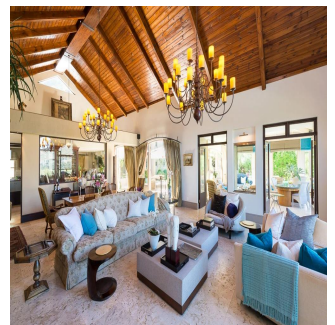

Set up high on the mountain surrounded by beautiful Olive trees with the background symphony of the cicadas you could be sitting in Tuscany. This incredibly private home looks down onto the mind boggling beauty of Hout Bay and lies in the secure sought after Ruyteplaats Private Estate. Designed with an eye to entertaining the open plan lounge, kitchen and dining room are spacious and have incredible high ceilings with exposed beams, a large fireplace, feature chandeliers and incredible views through the huge glass window – the kitchen includes a top of the range oven, a built in glass panelled wall of cupboards and a separate scullery. Off this space is a large outside covered and enclosed patio with glass walls of windows and doors and amazing views...this is the room you'll find yourself spending time in. Also downstairs is a gym room with en suite bathroom that can easily be used as a fourth bedroom, a study and an enormous wine cellar complete with a huge rock water feature, rounded brick ceilings and space for tables to entertain or throw large poker evenings with friends. Up the polished wood stairway on the first level there are two large spacious bedrooms both en suite, up another level lies the elegantly finished main bedroom with open plan en suite and a decadently spacious dressing room. The landscaped garden is absolutely beautiful with its naturally borehole fed blue pool, umbrella covered patio and a Koi pond with what can only be described as giant Koi leisurely circling.