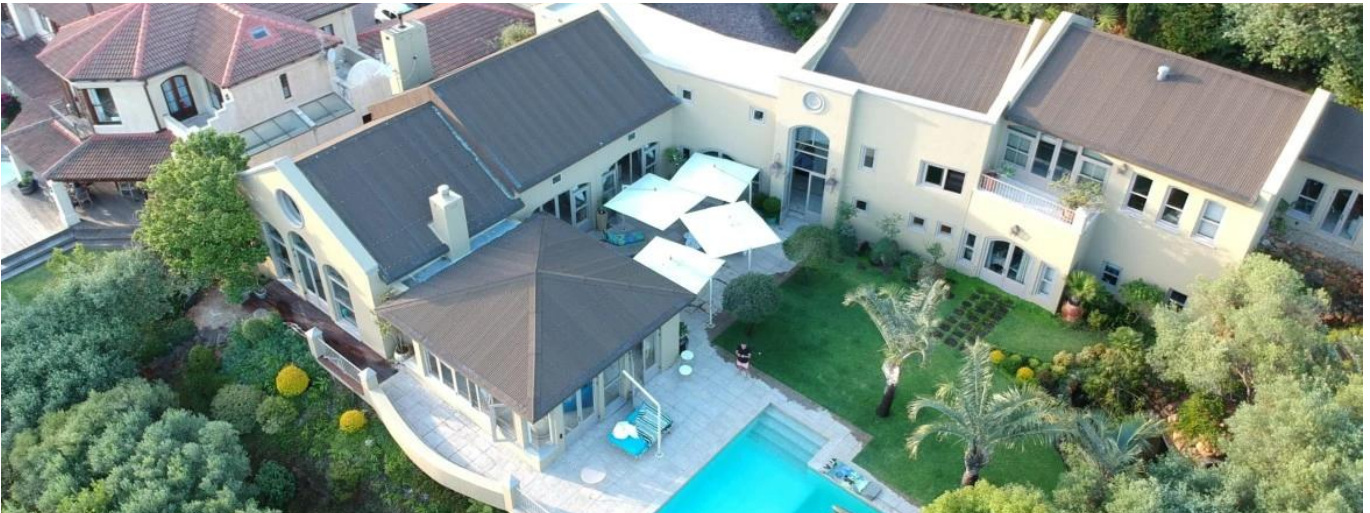

Penthouse

3 Bedroom House For Sale In Ruyteplaats Security Estate

'''

PRIX DE VENTE

\$ 1315400.00

640 qm

6 chambres

3 Exhibition results

3 salles de bains

3 planchers

3 qm superficie du territoire

3 places pour voitures

Badmus Dann

Badmus Real Estate Company

Lagos, Nigeria - Heure locale

234 8884843848

Set up high on the mountain surrounded by beautiful Olive trees with the background symphony of the cicadas you could be sitting in Tuscany. This incredibly private home looks down onto the mind boggling beauty of Hout Bay and lies in the secure sought after Ruyteplaats Private Estate. Designed with an eye to entertaining the open plan lounge, kitchen and dining room are spacious and have incredible high ceilings with exposed beams, a large fireplace, feature chandeliers and incredible views through the huge glass window – the kitchen includes a top of the range oven, a built in glass panelled wall of cupboards and a separate scullery. Off this space is a large outside covered and enclosed patio with glass walls of windows and doors and amazing views...this is the room you'll find yourself spending time in. Also downstairs is a gym room with en suite bathroom that can easily be used as a fourth bedroom, a study and an enormous wine cellar complete with a huge rock water feature, rounded brick ceilings and space for tables to entertain or throw large poker evenings with friends. Up the polished wood stairway on the first level there are two large spacious bedrooms both en suite, up another level lies the elegantly finished main bedroom with open plan en suite and a decadently spacious dressing room. The landscaped garden is absolutely beautiful with its naturally borehole fed blue pool, umbrella covered patio and a Koi pond with what can only be described as giant Koi leisurely circling.