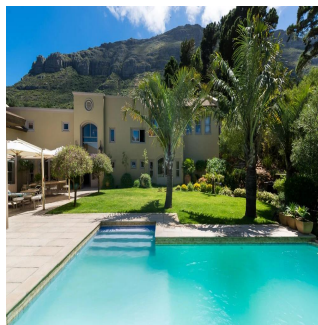

Set up high on the mountain surrounded by beautiful Olive trees with the background symphony of the cicadas you could be sitting in Tuscany. This incredibly private home looks down onto the mind boggling beauty of Hout Bay and lies in the secure sought after Ruyteplaats Private Estate. Designed with an eye to entertaining the open plan lounge, kitchen and dining room are spacious and have incredible high ceilings with exposed beams, a large fireplace, feature chandeliers and incredible views through the huge glass window – the kitchen includes a top of the range oven, a built in glass panelled wall of cupboards and a separate scullery. Off this space is a large outside covered and enclosed patio with glass walls of windows and doors and amazing views...this is the room you'll find yourself spending time in. Also downstairs is a gym room with en suite bathroom that can easily be used as a fourth bedroom, a study and an enormous wine cellar complete with a huge rock water feature, rounded brick ceilings and space for tables to entertain or throw large poker evenings with friends. Up the polished wood stairway on the first level there are two large spacious bedrooms both en suite, up another level lies the elegantly finished main bedroom with open plan en suite and a decadently spacious dressing room. The landscaped garden is absolutely beautiful with its naturally borehole fed blue pool, umbrella covered patio and a Koi pond with what can only be described as giant Koi leisurely circling.