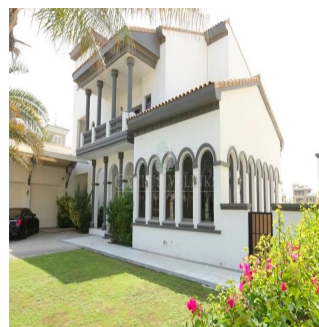

Penthouse

Exclusive Signature Villas Frond K Palm Jumeirah

Afrique du Sud, Gauteng, Sandton, , , ,

PRIX DE VENTE

USD 19000000.00

- 🏠 7000 qft
- 🛏️ 1 chambres
- 🚗 1 Exhibition results
- 🚿 1 salles de bains
- 🏠 1 planchers
- 📏 1 qft superficie du territoire
- 🚗 1 places pour voitures

Jcm Bienes Ra?ces

Jcm Bienes Ra?ces

Naucalpan de Juárez, Mexico - Heure locale

☎️ +52 55 8421 5859

Henry Wiltshire International is pleased to present this exclusive luxury villa for sale on Palm Jumeirah. This property is located halfway up the K frond on this iconic development and offers outstanding views of the Dubai Marina Skyline across the vast sea. This Signature Villa sits on a plot size of 13,400 sqft and is the most popular style due to its fantastic open layout and has been well maintained throughout. The villa is arranged over two floors and boasts five bedrooms finished with beautiful interiors, high ceilings and large windows that fill the home with natural light. The ground floor comprises a large modern kitchen and two separate dining areas along with a study overlooking the beautifully landscaped garden & swimming pool. There is a guest bedroom & ensuite with its own side entrance. The master bedroom is located on the first floor with a large balcony and their own en-suites along with the remaining three bedrooms.