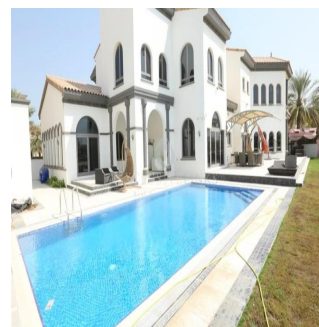

Penthouse

Exclusive Signature Villas Frond K Palm Jumeirah

Afrique du Sud, Gauteng, Sandton, , , ,

PRIX DE VENTE

USD 19000000.00

- 🏠 7000 qft
- 🛏️ 1 chambres
- 🚗 1 Exhibition results
- 🚿 1 salles de bains
- 🏠 1 planchers
- 📏 1 qft superficie du territoire
- 🚗 1 places pour voitures

Jcm Bienes Ra?ces

Jcm Bienes Ra?ces

Naucalpan de Juárez, Mexico - Heure locale

☎️ +52 55 8421 5859

Henry Wiltshire International is pleased to present this exclusive luxury villa for sale on Palm Jumeirah. This property is located halfway up the K frond on this iconic development and offers outstanding views of the Dubai Marina Skyline across the vast sea. This Signature Villa sits on a plot size of 13,400 sqft and is the most popular style due to its fantastic open layout and has been well maintained throughout. The villa is arranged over two floors and boasts five bedrooms finished with beautiful interiors, high ceilings and large windows that fill the home with natural light. The ground floor comprises a large modern kitchen and two separate dining areas along with a study overlooking the beautifully landscaped garden & swimming pool. There is a guest bedroom & ensuite with its own side entrance. The master bedroom is located on the first floor with a large balcony and their own en-suites along with the remaining three bedrooms.