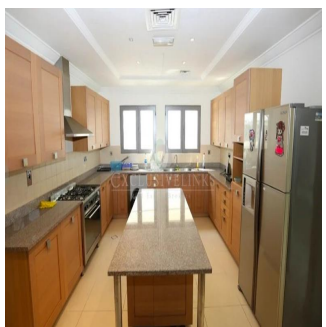

Jcm Bienes Raíces
Jcm Bienes Raíces
Naucalpan de Juárez, Mexico - Heure locale

+52 55 8421 5859

Henry Wiltshire International is pleased to present this exclusive luxury villa for sale on Palm Jumeirah. This property is located halfway up the K frond on this iconic development and offers outstanding views of the Dubai Marina Skyline across the vast sea. This Signature Villa sits on a plot size of 13,400 sqft and is the most popular style due to its fantastic open layout and has been well maintained throughout. The villa is arranged over two floors and boasts five bedrooms finished with beautiful interiors, high ceilings and large windows that fill the home with natural light. The ground floor comprises a large modern kitchen and two separate dining areas along with a study overlooking the beautifully landscaped garden & swimming pool. There is a guest bedroom & ensuite with its own side entrance. The master bedroom is located on the first floor with a large balcony and their own en-suites along with the remaining three bedrooms.