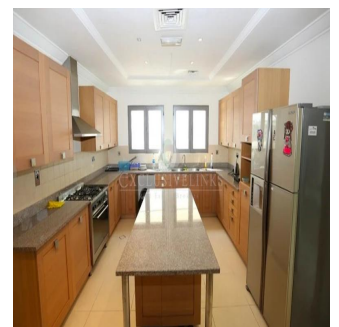

Jcm Bienes Ra?ces

Jcm Bienes Ra?ces

Naucalpan de Juárez, Mexico - Heure locale

☎️ +52 55 8421 5859

Henry Wiltshire International is pleased to present this exclusive luxury villa for sale on Palm Jumeirah. This property is located halfway up the K frond on this iconic development and offers outstanding views of the Dubai Marina Skyline across the vast sea. This Signature Villa sits on a plot size of 13,400 sqft and is the most popular style due to its fantastic open layout and has been well maintained throughout. The villa is arranged over two floors and boasts five bedrooms finished with beautiful interiors, high ceilings and large windows that fill the home with natural light. The ground floor comprises a large modern kitchen and two separate dining areas along with a study overlooking the beautifully landscaped garden & swimming pool. There is a guest bedroom & ensuite with its own side entrance. The master bedroom is located on the first floor with a large balcony and their own en-suites along with the remaining three bedrooms.