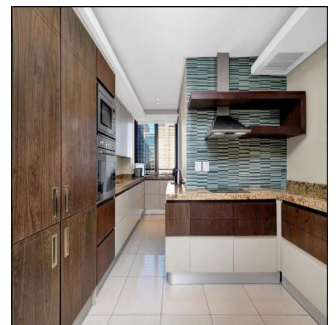

Executive living The Regent offers secure executive living at its very best. This spacious 2 bed 2.5 bath north facing lock up and go apartment is the ideal home for the person wanting all the conveniences of modern life without hassles. Excellent security with lift access straight into the apartment plus concierge, gym, spa, meeting rooms and restaurant. Invest in this superb lifestyle offering.