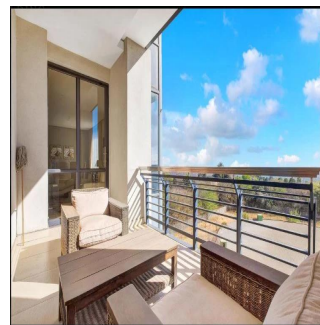

Penthouse

Executive 2 Bedroom Apartment For Sale In Morningside, Sandton

Afrique du Sud, Gauteng, Sandton, , , 2057,

PRIX DE VENTE

\$ 384450.00

149 qm

4 chambres

2 Exhibition results

Executive living The Regent offers secure executive living at its very best. This spacious 2 bed 2.5 bath north facing lock up and go apartment is the ideal home for the person wanting all the conveniences of modern life without hassles. Excellent security with lift access straight into the apartment plus concierge, gym, spa, meeting rooms and restaurant. Invest in this superb lifestyle offering.