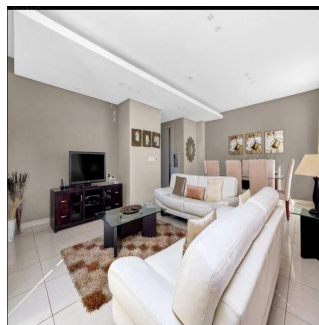

Executive living The Regent offers secure executive living at its very best. This spacious 2 bed 2.5 bath north facing lock up and go apartment is the ideal home for the person wanting all the conveniences of modern life without hassles. Excellent security with lift access straight into the apartment plus concierge, gym, spa, meeting rooms and restaurant. Invest in this superb lifestyle offering.