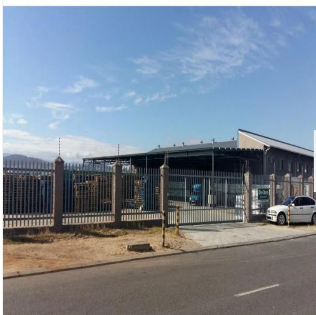

Penthouse

Premium Distribution Warehouse For Sale In Stikland

Afrique du Sud, Cap Occidental, Cap, , , 7530,

PRIX DE VENTE

\$ 2021800.00

- 🏠 2700 qm
- 🏠 chambres
- 🚗 Exhibition results 🚗
- 🚿 salles de bains
- 🏠 planchers
- 📏 qm superficie du territoire
- 📏 places pour voitures

Maryna Krupska
Maryna Krupska
gland, Switzerland - Heure locale

📞 41 793852365

DISTRIBUTION CENTER IN STIKLAND FOR SALE Premium Distribution Center located in Cecil Morgan Way in the sought after industrial node of Stikland, Cape Town. The building offers excellent signage opportunity and easy access to the R300 with newly built on and off ramps to and from BottelaryRoad. The building comprises of quality office components and multiple roller shutter doors leading to the warehouse. The warehouse offers good amount of power, height and steel racking. Undercover loading areas and easy vehicle access around the building due to the large paved yard available and future expansion. A backup generator is available on site as well as multiple bays for charging of forklifts and 2 x 380 000 litre water tanks.