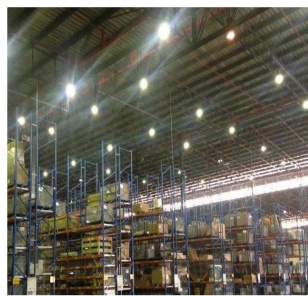

# State Of The Art Warehouse For Sale In Linbro Park

Afrique du Sud, Cap Occidental, Cap, , , 2090,

- 5125 qm
- chambres
- Exhibition results
- salles de bains
- planchers
- qm superficie du territoire
- places pour voitures

**Angelica Palacio**

Provisa Grupo Inmobiliario  
Playa del Carmen, Mexico - Heure locale

+52 984 127 6169

HIGHWAY EXPOSURE - LINBRO PARK State of the art - A Grade Basement area of 1 273sqm can be added as warehousing/ storage space  
Excellent vehicle reticulation Roller shutter doors Dock levellers Exquisite offices and warehouse Ample Parking