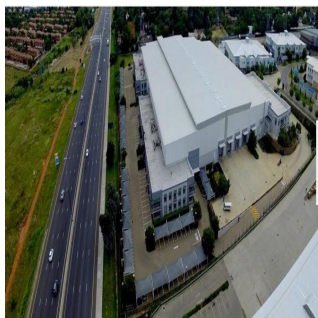

Penthouse

State Of The Art Warehouse For Sale In Linbro Park

Afrique du Sud, Cap Occidental, Cap, , , 2090,

- 5125 qm
- chambres
- Exhibition results
- salles de bains
- planchers
- qm superficie du territoire
- places pour voitures

Angelica Palacio

Provisa Grupo Inmobiliario
Playa del Carmen, Mexico - Heure locale

+52 984 127 6169

HIGHWAY EXPOSURE - LINBRO PARK State of the art - A Grade Basement area of 1 273sqm can be added as warehousing/ storage space
Excellent vehicle reticulation Roller shutter doors Dock levellers Exquisite offices and warehouse Ample Parking