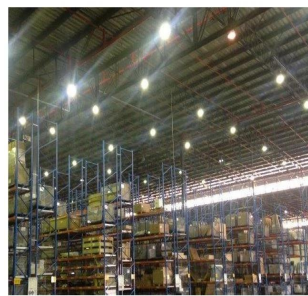

Penthouse

State Of The Art Warehouse For Sale In Linbro Park

Afrique du Sud, Cap Occidental, Cap, , , 2090,

- 5125 qm
- chambres
- Exhibition results
- salles de bains
- planchers
- qm superficie du territoire
- places pour voitures

Angelica Palacio

Provisa Grupo Inmobiliario
Playa del Carmen, Mexico - Heure locale

+52 984 127 6169

HIGHWAY EXPOSURE - LINBRO PARK State of the art - A Grade Basement area of 1 273sqm can be added as warehousing/ storage space
Excellent vehicle reticulation Roller shutter doors Dock levellers Exquisite offices and warehouse Ample Parking