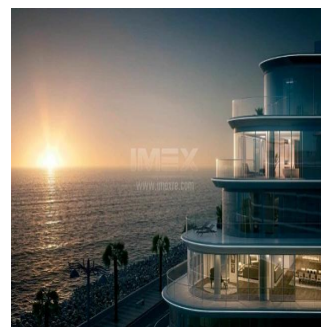

Penthouse

High-Quality Fully-Serviced 5 Bedroom Apartment Alef Residences Palm Jumeirah

Émirats arabes unis, Dubaï, Dubaï, , , ,

PRIX DE VENTE

$ 5444000.00

🏠 725 qm

🛏️ 5 chambres

🚗 5 Exhibition results

🚿 5 salles de bains

🏠 5 planchers

📏 5 qm superficie du territoire

🚗 5 places pour voitures

Pgs Realty

Pgs Realty

Panamá, Panama - Heure locale

+507 391-8878

Disponible Aupr?s De :

01.01.1970

Le Sol : 4

Les Sols : 4

Annee De

Places De Voitures : Ann?e De Construction : 2017

Type: Bureau

Construction : 2017 4