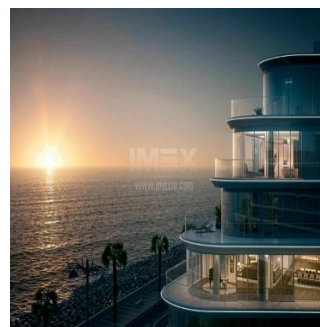

Penthouse

High-Quality Fully-Serviced 5 Bedroom Apartment Alef Residences Palm Jumeirah

Émirats arabes unis, Dubaï, Dubaï, , , ,

PRIX DE VENTE

USD 5444000.00

🏠 725 qm

🛏️ 5 chambres

🚗 5 Exhibition results

🚿 5 salles de bains

🏠 5 planchers

📏 5 qm superficie du territoire

🚗 5 places pour voitures

Pgs Realty

Pgs Realty

Panamá, Panama - Heure locale

+507 391-8878

Disponible Aupr?s De :

01.01.1970

Le Sol : 4

Les Sols : 4

Annee De

Places De Voitures : Ann?e De Construction : 2017

Type: Bureau

Construction : 2017 4