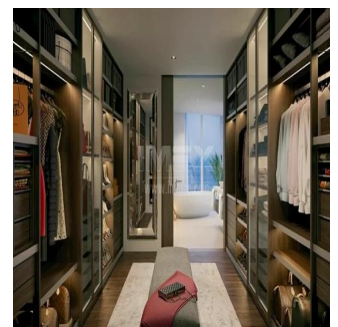

Penthouse

High-Quality Fully-Serviced 5 Bedroom Apartment Alef Residences Palm Jumeirah

Émirats arabes unis, Dubaï, Dubaï, , , ,

PRIX DE VENTE

$ 5444000.00

🏠 725 qm

🛏️ 5 chambres

🚗 5 Exhibition results

🚿 5 salles de bains

🏠 5 planchers

📏 5 qm superficie du territoire

🚗 5 places pour voitures

Pgs Realty

Pgs Realty

Panamá, Panama - Heure locale

+507 391-8878

Disponible Aupr?s De :

01.01.1970

Le Sol : 4

Les Sols : 4

Annee De

Places De Voitures : Ann?e De Construction : 2017

Type: Bureau

Construction : 2017 4