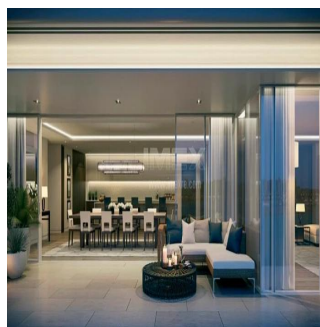

Penthouse

High-Quality Fully-Serviced 5 Bedroom Apartment Alef Residences Palm Jumeirah

Émirats arabes unis, Dubaï, Dubaï, , , ,

PRIX DE VENTE

$ 5444000.00

🏠 725 qm

🛏️ 5 chambres

🚗 5 Exhibition results

🚿 5 salles de bains

🏠 5 planchers

📏 5 qm superficie du territoire

🚗 5 places pour voitures

Pgs Realty

Pgs Realty

Panamá, Panama - Heure locale

+507 391-8878

Disponible Aupr?s De :

01.01.1970

Le Sol : 4

Les Sols : 4

Annee De

Places De Voitures : Ann?e De Construction : 2017

Type: Bureau

Construction : 2017 4