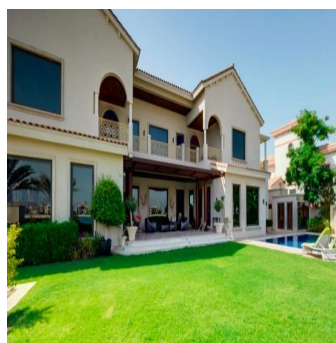

Penthouse

Exclusive 6 Bedroom Villa - Signature Villas Palm Jumeirah

Afrique du Sud, Cap Occidental, Cap, , , ,

PRIX DE VENTE

USD 11160200.00

🏠 650 qm

🏠 chambres

🚗 6 Exhibition results

🚿 5 salles de bains

🏠 5 planchers

📏 5 qm superficie du territoire

🚗 5 places pour voitures

Pgs Realty
Pgs Realty
Panamá, Panama - Heure locale

+507 391-8878

Exclusive Luxury Signature Villa in Palm Jumeirah Luxury interior, spacious living, dining areas, 6 bedrooms High number Plot size: 13,400 sq.ft. B.U,A: 7,000 sq.ft. Vacant on Transfer Viewing is possible with 1day notice.

Disponible Apr?s De :

01.01.1970

Le Sol : 4 Les Sols : 4 Annee De Construction : 2017 Places De Voitures : 4 Ann?e De Construction : 2017 Type: Bureau

Palm Jumeirah is the world's largest man-made island and is comprised of a 2 km long trunk, a crown made up of 17 fronds and a surrounding crescent. Its 4,000 exclusive villas and spacious apartments enjoy beautiful sea views along with amazing facilities such as a range of sophisticated beach clubs - each with swimming pool, gym and restaurant. A dazzling selection of five-star resorts, including the famous Atlantis hotel, make this a truly unique place to buy a luxury home.