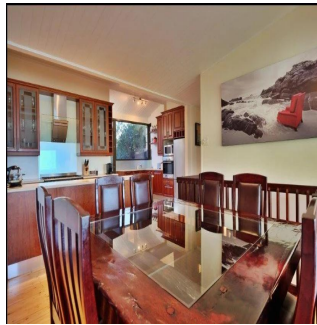

PADECO
Realty

Padeco Realty

Padeco Realty
Panamá, Panama - Heure locale

 **+507 67814141**

DRIVE INTO YOUR OWN NORTH FACING BUNGALOW ON THE RIDGE OVERLOOKING THE FAMOUS CLIFTON BEACHES Perfectly positioned overlooking the beautiful Clifton beaches and taking in the exceptional advantage of mountain views. Enjoy the tranquil sounds of crashing waves on the shore whilst lounging next to the rim-flow pool and private garden, perfect for entertaining. The bungalow offers an open-plan lounge, dining room and kitchen flowing onto a large deck. 4 Bedrooms, 3 bathrooms, 3 parking bays and a rented tandem garage.