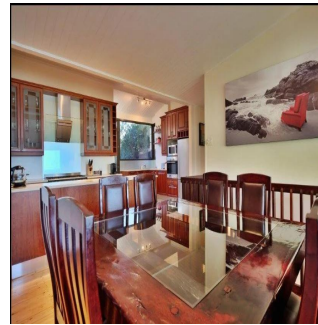

Padeco Realty
Padeco Realty
Panamá, Panama - Heure locale

+507 67814141

DRIVE INTO YOUR OWN NORTH FACING BUNGALOW ON THE RIDGE OVERLOOKING THE FAMOUS CLIFTON BEACHES Perfectly positioned overlooking the beautiful Clifton beaches and taking in the exceptional advantage of mountain views. Enjoy the tranquil sounds of crashing waves on the shore whilst lounging next to the rim-flow pool and private garden, perfect for entertaining. The bungalow offers an open-plan lounge, dining room and kitchen flowing onto a large deck. 4 Bedrooms, 3 bathrooms, 3 parking bays and a rented tandem garage.