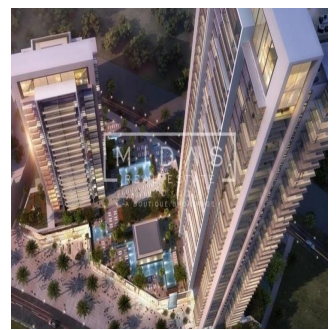

Beautiful 1 Bedroom Apartment In Boulevard Crescent, Downtown Dubai. Twin tower development featuring 307 apartments. BLVD Crescent comprises two towers of 39 and 21 storeys. One to three bedroom apartments * Amenities include a landscaped podium offering an infinity pool and gym. Estimated Completion - Jan 2019 BLVD Crescent is a brand-new residential development within Downtown Dubai, billed as 'The Centre of Now'. The 500-acre community, today the world's most visited lifestyle and shopping destination, is an urban masterpiece.

Disponible Aupr?s De :

01.01.1970

Le Sol : 4 Les Sols : 4 Annee De Construction : 2017 Places De Voitures : 4 Ann?e De Construction : 2017 Type: Bureau

BLVD Crescent is located halfway down Sheikh Mohammed bin Rashid Boulevard, across from the The Opera District. Downtown Dubai hosts a wide range of festivities year-round including the Downtown Dubai New Year's Eve Gala, the Dubai Festival of Lights, Emirates Classic Car Festival and The Parade – Downtown Dubai, UAE National Day.