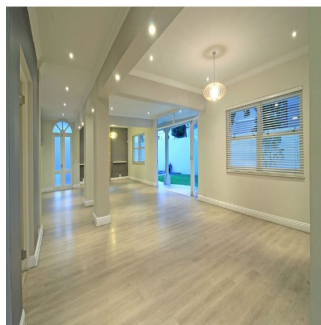

Penthouse

High Quality 4 Bedroom House For Sale In Bryanston

Mexico, Nuevo León, Ciudad General Escobedo, , , 2191,

PRIX DE VENTE
$ 356146.00

- 🏠 423 qm
- 🛏️ 8 chambres
- 🚗 4 Exhibition results
- 🚿 4 salles de bains
- 🏠 4 planchers
- 📏 4 qm superficie du territoire
- 🚗 4 places pour voitures

Ephraim Zaslansky
Firzt Realty
Johannesburg, South Africa - Heure locale

📞 27 11 731 0300