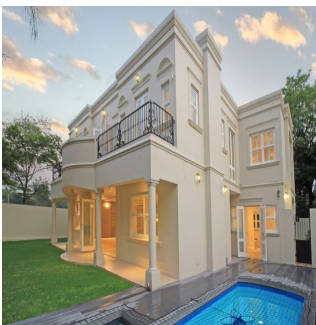

Penthouse

High Quality 4 Bedroom House For Sale In Bryanston

Mexico, Nuevo León, Ciudad General Escobedo, , , 2191,

PRIX DE VENTE
$ 356146.00

- 🏠 423 qm
- 🛏️ 8 chambres
- 🚗 4 Exhibition results
- 🚿 4 salles de bains
- 🏠 4 planchers
- 📏 4 qm superficie du territoire
- 🚗 4 places pour voitures

Ephraim Zaslansky
Firzt Realty
Johannesburg, South Africa - Heure locale

📞 27 11 731 0300