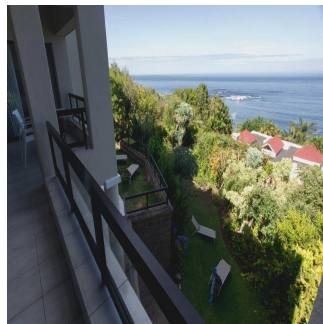

# Spacious 4 Bedroom House To Let In Clifton

Panama, Panamá, Panamá, , , 8005,

PRIX DE LOCATION MENSUEL

**USD 3746.00**

PRIX DE VENTE

**USD 0.00**

- 🏠 900 qm
- 🛏️ 6 chambres
- 🚗 4 Exhibition results
- 🚿 2 salles de bains
- 🏠 2 planchers
- 📏 2 qm superficie du territoire
- 🚗 2 places pour voitures

**Michael Bauer**  
Sa Property  
Cape Town, South Africa - Heure locale

+27 0832554442

Tucked away a lush mountain setting this spacious home in a secure, gated private estate with quality finishes and wonderful views over the ocean offers a lock up and go lifestyle in one of Cape Town's most sought after locations. Set on 2 levels with views from every room, 4 spacious bedrooms, 2 modern full bathrooms (main en suite) plus guest loo, 2 large open plan living areas and dining room which all open out onto a spacious sea facing patio with braai and modern open plan kitchen. Small garden on the lower level Fibre internet availability, alarm system, trellidoors, burglar bars. Double garage with direct access plus additional parking for 3 cars Small pets welcome by arrangement Available furnished for a long term lease (minimum 6 months) Unfurnished option can be arranged