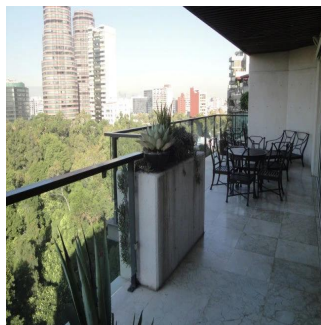

Penthouse

Beautiful Penthouse With Awesome Terrace In Front Of The Woods

Panama, Panama, Panama City, Campos Elíseos, , ,

PRIX DE LOCATION MENSUEL

USD 9500.00

PRIX DE VENTE

USD 0.00

- 🏠 438 qm
- 🛏 6 chambres
- 🚗 3 Exhibition results
- 🚿 3 salles de bains
- 🏠 3 planchers
- 📏 3 qm superficie du territoire
- 🚗 3 places pour voitures

Bruno Paul Bourlon
Best Realty Mexico
Ciudad de México, Mexico - Heure locale

+52 55 1766 5789

Beautiful VIP 2-level Penthouse. Fully furnished. 3 bedrooms with bathroom. Master bedroom with large dressing-room and jacuzzi. 656 sqft of terraces. TV area and office,,2 car parking. Security, Awesome view of Park and Chapultepec Castle.