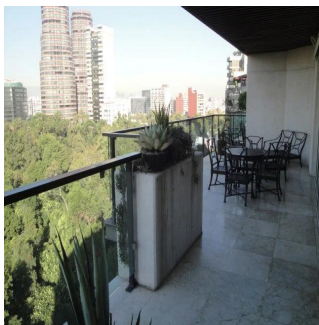

Penthouse

Beautiful Penthouse With Awesome Terrace In Front Of The Woods

Panama, Panama, Panama City, Campos Elíseos, , ,

PRIX DE LOCATION MENSUEL

USD 9500.00

PRIX DE VENTE

USD 0.00

- 🏠 438 qm
- 🛏️ 6 chambres
- 🚗 3 Exhibition results
- 🚿 3 salles de bains
- 🏠 3 planchers
- 📏 3 qm superficie du territoire
- 🚗 3 places pour voitures

Bruno Paul Bourlon
Best Realty Mexico
Ciudad de México, Mexico - Heure locale

+52 55 1766 5789

Beautiful VIP 2-level Penthouse. Fully furnished. 3 bedrooms with bathroom. Master bedroom with large dressing-room and jacuzzi. 656 sqft of terraces. TV area and office,,2 car parking. Security, Awesome view of Park and Chapultepec Castle.