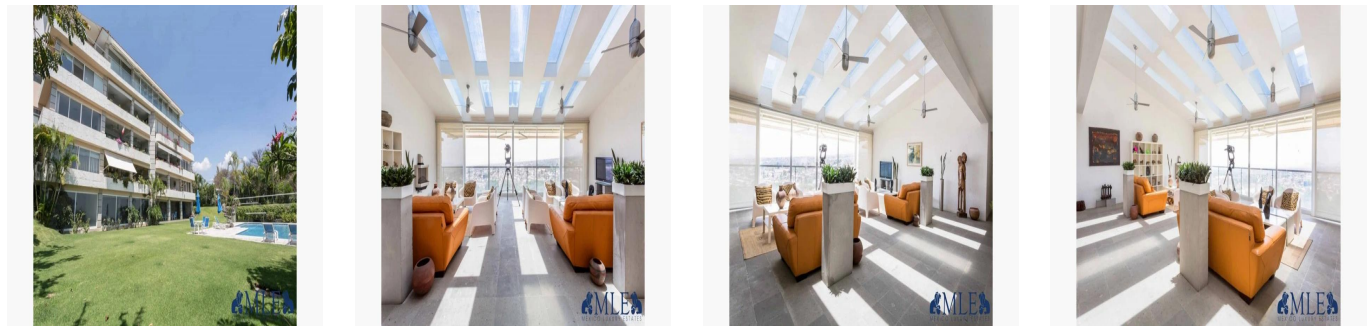

Penthouse

Penthouse Premium With Panorama View

Panama, Panamá, Panamá, , , ,

PRIX DE VENTE

USD 852400.00

-  544 qm
-  6 chambres
-  3 Exhibition results
-  3 salles de bains
-  3 planchers
-  3 qm superficie du territoire
-  3 places pour voitures

Mexico Luxury Estates
Mexico Luxury Estates
Cuernavaca, Mexico - Heure locale

 +52 (777)221-0421

Glorious light illuminates this spectacular modern Penthouse on a commanding height above the town. By day, its subtle skylights reflect a spectrum of color on high white ceilings and walls. Evening shadows carve dramatic sunsets on the mountains and the night views mesmerize. Formal lines and sleek natural stone floors complement the Penthouse which is extensive yet comfortable and above all, endowed with a warm friendly ambience enhanced by the owners' personal treasures from world travels, some of them displayed in gallery settings. Open dining and living areas magnify the overall sense of sculptured space. There are three generous sized bedrooms, and three and a half baths with the Master suite boasting a sitting area, private terrace and an ample walk-in closet. Finished to their tasteful specifications, the owners incorporated various practical ideas and amenities including an open bar, a stainless steel galley-style kitchen, a private office, and three outdoor terraces. A large service area has a laundry room, bedroom and bath. Additional storage is in the independent parking area which holds 7 plus cars. The completely separate, non public entrance gives the impression of a private home yet maintains the amenities and conveniences of a turn key penthouse. Premium Panorama Penthouse takes its name from the unsurpassable views, and having a sense of over seeing it all.