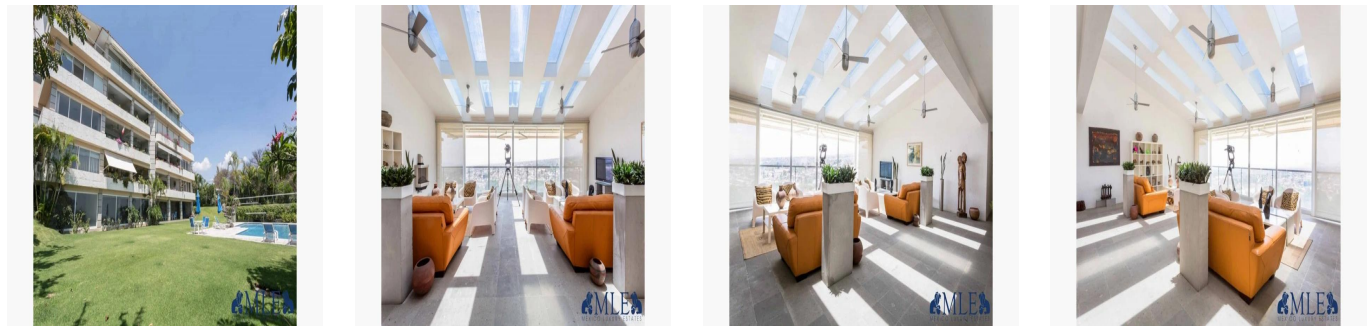

Penthouse

Penthouse Premium With Panorama View

Panama, Panamá, Panamá, , , ,

PRIX DE VENTE

\$ 852400.00

- 🏠 544 qm
- 🛏 6 chambres
- 🚗 3 Exhibition results
- 🚿 3 salles de bains
- 🏠 3 planchers
- 📐 3 qm superficie du territoire
- 🚗 3 places pour voitures

Mexico Luxury Estates
Mexico Luxury Estates
Cuernavaca, Mexico - Heure locale

☎ **+52 (777)221-0421**

Glorious light illuminates this spectacular modern Penthouse on a commanding height above the town. By day, its subtle skylights reflect a spectrum of color on high white ceilings and walls. Evening shadows carve dramatic sunsets on the mountains and the night views mesmerize. Formal lines and sleek natural stone floors complement the Penthouse which is extensive yet comfortable and above all, endowed with a warm friendly ambience enhanced by the owners' personal treasures from world travels, some of them displayed in gallery settings. Open dining and living areas magnify the overall sense of sculptured space. There are three generous sized bedrooms, and three and a half baths with the Master suite boasting a sitting area, private terrace and an ample walk-in closet. Finished to their tasteful specifications, the owners incorporated various practical ideas and amenities including an open bar, a stainless steel galley-style kitchen, a private office, and three outdoor terraces. A large service area has a laundry room, bedroom and bath. Additional storage is in the independent parking area which holds 7 plus cars. The completely separate, non public entrance gives the impression of a private home yet maintains the amenities and conveniences of a turn key penthouse. Premium Panorama Penthouse takes its name from the unsurpassable views, and having a sense of over seeing it all.