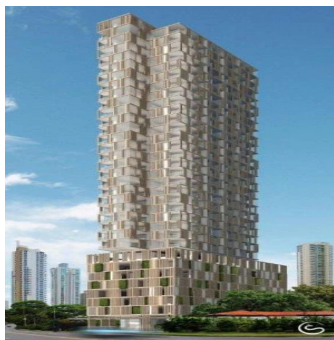

Disponible Aupr?s De :

20.08.2019

Le Sol : 4

Les Sols : 4

Annee De

Places De Voitures : Ann?e De Construction : 2017

Type: Bureau

Construction : 2017 4