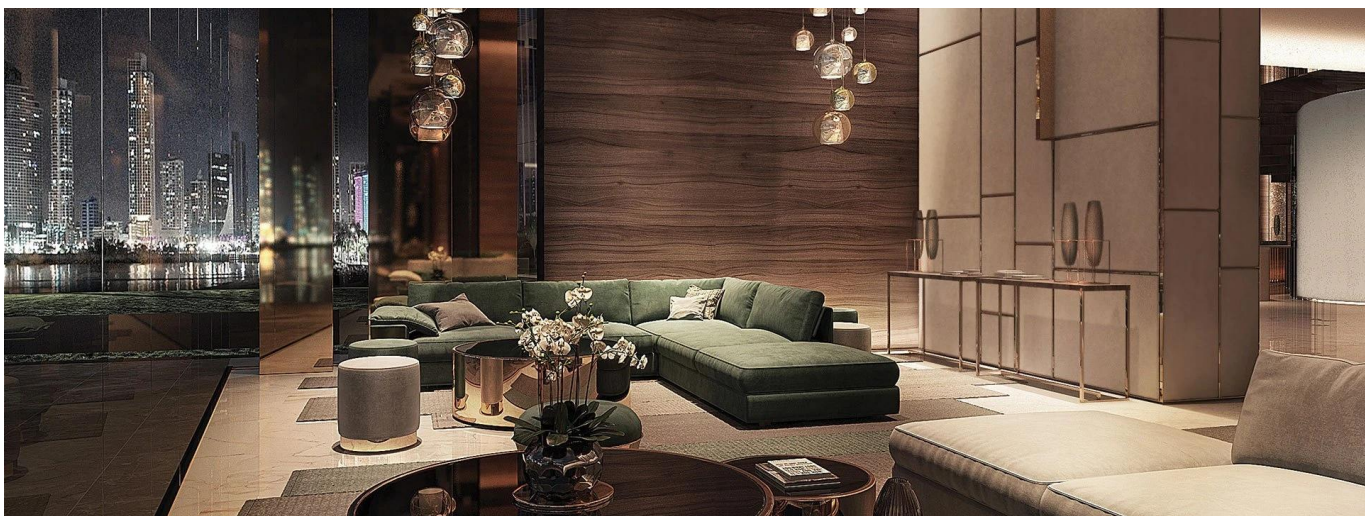

Penthouse

La Maison By Fendi House In Santa Maria Golf

Singapore, Singapore, Singapore, Calle 125 Este, ,

PRIX DE VENTE

USD 1360000.00

- 344 qm
- 6 chambres
- 3 Exhibition results
- 3 salles de bains
- 3 planchers
- 3 qm superficie du territoire
- 3 places pour voitures

Javier Sierra

Ivan Sierra Inversiones

Panamá, Panama - Heure locale

+507 236-8353

Located in Santa María Golf & Country Club, the most prestigious residential area in Panama surrounded by a spectacular 18-hole golf course designed by Nicklaus Design, comes a project to give new meaning to the word "exclusivity." The architecture of the project was conceptualized by the renowned firm GVA Arquitectos and with interior design carried out under the guidelines and support of the renowned Italian brand FENDI, La Maison is a project that presents a luxurious tower with large spaces that offer a sophisticated lifestyle with a VIP treatment under the concierge service. APARTMENTS OF: 317M2 362M2 406M2 3 AND 4 BEDROOMS WITH PRIVATE BATHROOM ITALIAN KITCHEN WITH LUXURY FINISHES LARGE TERRACES WITH BEAUTIFUL VIEW 2 APARTMENTS BY FLAT WITH INDEPENDENT HALL PENTHOUSES AVAILABLE Request a meeting for more information