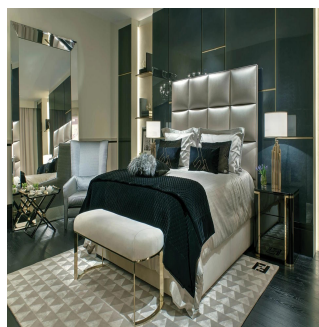

Located in Santa María Golf & Country Club, the most prestigious residential area in Panama surrounded by a spectacular 18-hole golf course designed by Nicklaus Design, comes a project to give new meaning to the word "exclusivity." The architecture of the project was conceptualized by the renowned firm GVA Arquitectos and with interior design carried out under the guidelines and support of the renowned Italian brand FENDI, La Maison is a project that presents a luxurious tower with large spaces that offer a sophisticated lifestyle with a VIP treatment under the concierge service. APARTMENTS OF: 317M2 362M2 406M2 3 AND 4 BEDROOMS WITH PRIVATE BATHROOM ITALIAN KITCHEN WITH LUXURY FINISHES LARGE TERRACES WITH BEAUTIFUL VIEW 2 APARTMENTS BY FLAT WITH INDEPENDENT HALL PENTHOUSES AVAILABLE Request a meeting for more information