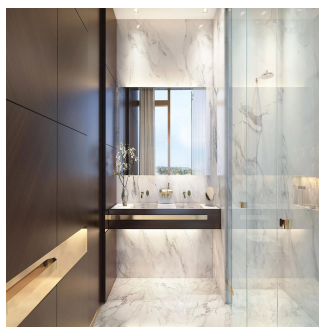

Javier Sierra

Ivan Sierra Inversiones

Panamá, Panama - Heure locale

+507 236-8353

Located in Santa María Golf & Country Club, the most prestigious residential area in Panama surrounded by a spectacular 18-hole golf course designed by Nicklaus Design, comes a project to give new meaning to the word "exclusivity." The architecture of the project was conceptualized by the renowned firm GVA Arquitectos and with interior design carried out under the guidelines and support of the renowned Italian brand FENDI, La Maison is a project that presents a luxurious tower with large spaces that offer a sophisticated lifestyle with a VIP treatment under the concierge service. APARTMENTS OF: 317M2 362M2 406M2 3 AND 4 BEDROOMS WITH PRIVATE BATHROOM ITALIAN KITCHEN WITH LUXURY FINISHES LARGE TERRACES WITH BEAUTIFUL VIEW 2 APARTMENTS BY FLAT WITH INDEPENDENT HALL PENTHOUSES AVAILABLE Request a meeting for more information