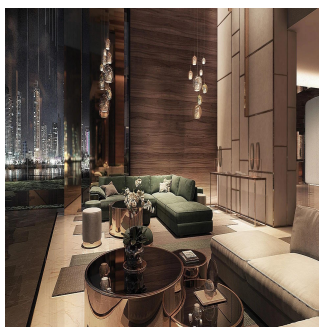

Located in Santa María Golf & Country Club, the most prestigious residential area in Panama surrounded by a spectacular 18-hole golf course designed by Nicklaus Design, comes a project to give new meaning to the word "exclusivity." The architecture of the project was conceptualized by the renowned firm GVA Arquitectos and with interior design carried out under the guidelines and support of the renowned Italian brand FENDI, La Maison is a project that presents a luxurious tower with large spaces that offer a sophisticated lifestyle with a VIP treatment under the concierge service. APARTMENTS OF: 317M2 362M2 406M2 3 AND 4 BEDROOMS WITH PRIVATE BATHROOM ITALIAN KITCHEN WITH LUXURY FINISHES LARGE TERRACES WITH BEAUTIFUL VIEW 2 APARTMENTS BY FLAT WITH INDEPENDENT HALL PENTHOUSES AVAILABLE Request a meeting for more information