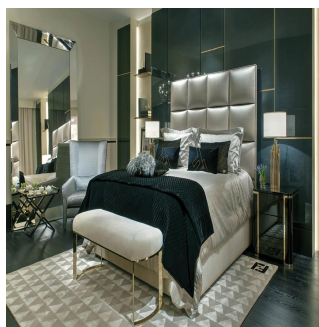

Penthouse

La Maison By Fendi House In Santa Maria Golf

Singapore, Singapore, Singapore, Calle 125 Este, ,

PRIX DE VENTE

USD 1360000.00

- 344 qm
- 6 chambres
- 3 Exhibition results
- 3 salles de bains
- 3 planchers
- 3 qm superficie du territoire
- 3 places pour voitures

Javier Sierra

Ivan Sierra Inversiones

Panamá, Panama - Heure locale

+507 236-8353

Located in Santa María Golf & Country Club, the most prestigious residential area in Panama surrounded by a spectacular 18-hole golf course designed by Nicklaus Design, comes a project to give new meaning to the word "exclusivity." The architecture of the project was conceptualized by the renowned firm GVA Arquitectos and with interior design carried out under the guidelines and support of the renowned Italian brand FENDI, La Maison is a project that presents a luxurious tower with large spaces that offer a sophisticated lifestyle with a VIP treatment under the concierge service. APARTMENTS OF: 317M2 362M2 406M2 3 AND 4 BEDROOMS WITH PRIVATE BATHROOM ITALIAN KITCHEN WITH LUXURY FINISHES LARGE TERRACES WITH BEAUTIFUL VIEW 2 APARTMENTS BY FLAT WITH INDEPENDENT HALL PENTHOUSES AVAILABLE Request a meeting for more information