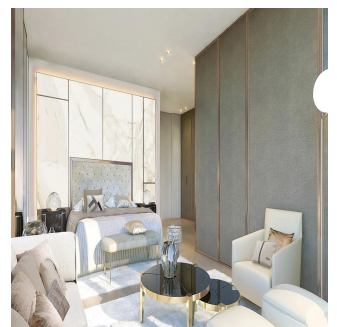

Located in Santa María Golf & Country Club, the most prestigious residential area in Panama surrounded by a spectacular 18-hole golf course designed by Nicklaus Design, comes a project to give new meaning to the word "exclusivity." The architecture of the project was conceptualized by the renowned firm GVA Arquitectos and with interior design carried out under the guidelines and support of the renowned Italian brand FENDI, La Maison is a project that presents a luxurious tower with large spaces that offer a sophisticated lifestyle with a VIP treatment under the concierge service. APARTMENTS OF: 317M2 362M2 406M2 3 AND 4 BEDROOMS WITH PRIVATE BATHROOM ITALIAN KITCHEN WITH LUXURY FINISHES LARGE TERRACES WITH BEAUTIFUL VIEW 2 APARTMENTS BY FLAT WITH INDEPENDENT HALL PENTHOUSES AVAILABLE Request a meeting for more information