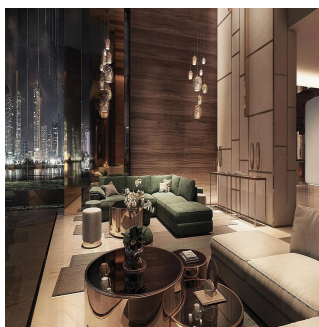

Penthouse

La Maison By Fendi House In Santa Maria Golf

Singapore, Singapore, Singapore, Calle 125 Este, ,

PRIX DE VENTE

USD 1360000.00

- 344 qm
- 6 chambres
- 3 Exhibition results
- 3 salles de bains
- 3 planchers
- 3 qm superficie du territoire
- 3 places pour voitures

Javier Sierra

Ivan Sierra Inversiones

Panamá, Panama - Heure locale

+507 236-8353

Located in Santa María Golf & Country Club, the most prestigious residential area in Panama surrounded by a spectacular 18-hole golf course designed by Nicklaus Design, comes a project to give new meaning to the word "exclusivity." The architecture of the project was conceptualized by the renowned firm GVA Arquitectos and with interior design carried out under the guidelines and support of the renowned Italian brand FENDI, La Maison is a project that presents a luxurious tower with large spaces that offer a sophisticated lifestyle with a VIP treatment under the concierge service. APARTMENTS OF: 317M2 362M2 406M2 3 AND 4 BEDROOMS WITH PRIVATE BATHROOM ITALIAN KITCHEN WITH LUXURY FINISHES LARGE TERRACES WITH BEAUTIFUL VIEW 2 APARTMENTS BY FLAT WITH INDEPENDENT HALL PENTHOUSES AVAILABLE Request a meeting for more information