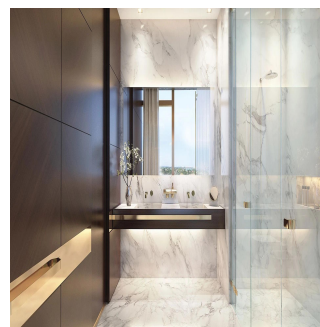

Located in Santa María Golf & Country Club, the most prestigious residential area in Panama surrounded by a spectacular 18-hole golf course designed by Nicklaus Design, comes a project to give new meaning to the word "exclusivity." The architecture of the project was conceptualized by the renowned firm GVA Arquitectos and with interior design carried out under the guidelines and support of the renowned Italian brand FENDI, La Maison is a project that presents a luxurious tower with large spaces that offer a sophisticated lifestyle with a VIP treatment under the concierge service. APARTMENTS OF: 317M2 362M2 406M2 3 AND 4 BEDROOMS WITH PRIVATE BATHROOM ITALIAN KITCHEN WITH LUXURY FINISHES LARGE TERRACES WITH BEAUTIFUL VIEW 2 APARTMENTS BY FLAT WITH INDEPENDENT HALL PENTHOUSES AVAILABLE Request a meeting for more information