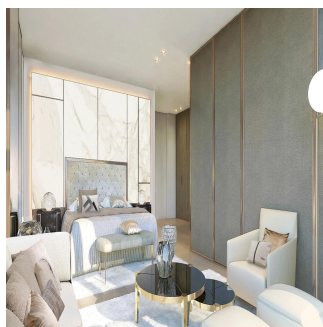

Penthouse

La Maison By Fendi House In Santa Maria Golf

Singapore, Singapore, Singapore, Calle 125 Este, ,

PRIX DE VENTE

USD 1360000.00

- 344 qm
- 6 chambres
- 3 Exhibition results
- 3 salles de bains
- 3 planchers
- 3 qm superficie du territoire
- 3 places pour voitures

Javier Sierra

Ivan Sierra Inversiones

Panamá, Panama - Heure locale

+507 236-8353

Located in Santa María Golf & Country Club, the most prestigious residential area in Panama surrounded by a spectacular 18-hole golf course designed by Nicklaus Design, comes a project to give new meaning to the word "exclusivity." The architecture of the project was conceptualized by the renowned firm GVA Arquitectos and with interior design carried out under the guidelines and support of the renowned Italian brand FENDI, La Maison is a project that presents a luxurious tower with large spaces that offer a sophisticated lifestyle with a VIP treatment under the concierge service. APARTMENTS OF: 317M2 362M2 406M2 3 AND 4 BEDROOMS WITH PRIVATE BATHROOM ITALIAN KITCHEN WITH LUXURY FINISHES LARGE TERRACES WITH BEAUTIFUL VIEW 2 APARTMENTS BY FLAT WITH INDEPENDENT HALL PENTHOUSES AVAILABLE Request a meeting for more information