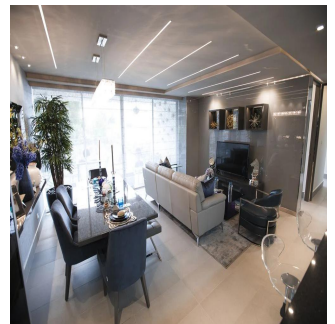

Penthouse

Apartment In La Loma Hato Pintado

Singapore, Singapore, Singapore, , , ,

PRIX DE VENTE

USD 255400.00

- 🏠 112 qm
- 🛏 4 chambres
- 🚗 2 Exhibition results
- 🚿 2 salles de bains
- 🏠 2 planchers
- 📏 2 qm superficie du territoire
- 🚗 2 places pour voitures

Javier Sierra

Ivan Sierra Inversiones

Panamá, Panama - Heure locale

📞 +507 236-8353

With its privileged and elevated location in the Barrio de La Loma, one of the most exclusive residential areas of the city known for its tranquility and its spectacular panoramic views, Loma Vista Tower will rise with 31 floors in two towers under the same facade, divided with an independent lobby for each of the towers, providing greater privacy to its residents. Loma Vista Tower was designed by the internationally renowned architect firm Mallol & Mallol, with a modern and imposing facade, as well as its fine finishes and luxury details, its excellent distributions in each of its apartments, with wide areas and variety of footage. Among the spectacular facilities it will offer: - Apartments with 1 Parking - 5 high-speed elevators - Lobby for each of the towers - Balcony with panoramic views of the city - Imported kitchen furniture and granite countertops - Fine high-format coverings - It will have the most complete Social Area of Panama - 2 swimming pools for adults and 1 swimming pool for children - Gym area - Squash court - Playroom for children - Cinema Room - Party room - Lounge - Spa with sauna and bathroom Turkish - Jacuzzi