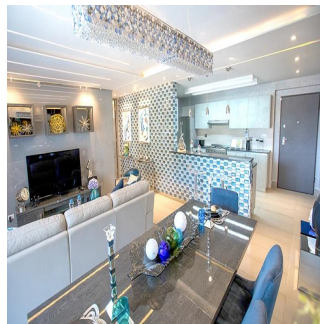

Penthouse

Apartment In La Loma Hato Pintado

Singapore, Singapore, Singapore, , , ,

PRIX DE VENTE

\$ 255400.00

- 🏠 112 qm
- 🛏️ 4 chambres
- 🚗 2 Exhibition results
- 🚿 2 salles de bains
- 🏠 2 planchers
- 📏 2 qm superficie du territoire
- 🚗 2 places pour voitures

Javier Sierra

Ivan Sierra Inversiones

Panamá, Panama - Heure locale

+507 236-8353

With its privileged and elevated location in the Barrio de La Loma, one of the most exclusive residential areas of the city known for its tranquility and its spectacular panoramic views, Loma Vista Tower will rise with 31 floors in two towers under the same facade, divided with an independent lobby for each of the towers, providing greater privacy to its residents. Loma Vista Tower was designed by the internationally renowned architect firm Mallol & Mallol, with a modern and imposing facade, as well as its fine finishes and luxury details, its excellent distributions in each of its apartments, with wide areas and variety of footage. Among the spectacular facilities it will offer: - Apartments with 1 Parking - 5 high-speed elevators - Lobby for each of the towers - Balcony with panoramic views of the city - Imported kitchen furniture and granite countertops - Fine high-format coverings - It will have the most complete Social Area of Panama - 2 swimming pools for adults and 1 swimming pool for children - Gym area - Squash court - Playroom for children - Cinema Room - Party room - Lounge - Spa with sauna and bathroom Turkish - Jacuzzi