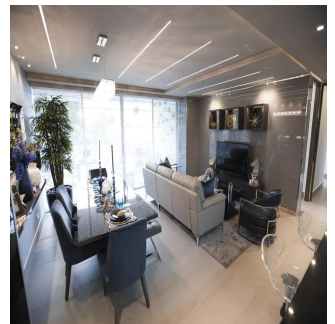

Penthouse

Apartment In La Loma Hato Pintado

Singapore, Singapore, Singapore, , , ,

PRIX DE VENTE

\$ 255400.00

- 🏠 112 qm
- 🛏️ 4 chambres
- 🚗 2 Exhibition results
- 🚿 2 salles de bains
- 🏠 2 planchers
- 📏 2 qm superficie du territoire
- 🚗 2 places pour voitures

Javier Sierra

Ivan Sierra Inversiones

Panamá, Panama - Heure locale

+507 236-8353

With its privileged and elevated location in the Barrio de La Loma, one of the most exclusive residential areas of the city known for its tranquility and its spectacular panoramic views, Loma Vista Tower will rise with 31 floors in two towers under the same facade, divided with an independent lobby for each of the towers, providing greater privacy to its residents. Loma Vista Tower was designed by the internationally renowned architect firm Mallol & Mallol, with a modern and imposing facade, as well as its fine finishes and luxury details, its excellent distributions in each of its apartments, with wide areas and variety of footage. Among the spectacular facilities it will offer: - Apartments with 1 Parking - 5 high-speed elevators - Lobby for each of the towers - Balcony with panoramic views of the city - Imported kitchen furniture and granite countertops - Fine high-format coverings - It will have the most complete Social Area of Panama - 2 swimming pools for adults and 1 swimming pool for children - Gym area - Squash court - Playroom for children - Cinema Room - Party room - Lounge - Spa with sauna and bathroom Turkish - Jacuzzi