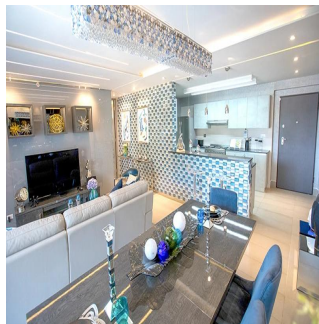

Penthouse

Apartment In La Loma Hato Pintado

Singapore, Singapore, Singapore, , , ,

PRIX DE VENTE

USD 255400.00

- 🏠 112 qm
- 🛏️ 4 chambres
- 🚗 2 Exhibition results
- 🚿 2 salles de bains
- 🏠 2 planchers
- 📏 2 qm superficie du territoire
- 🚗 2 places pour voitures

Javier Sierra

Ivan Sierra Inversiones

Panamá, Panama - Heure locale

+507 236-8353

With its privileged and elevated location in the Barrio de La Loma, one of the most exclusive residential areas of the city known for its tranquility and its spectacular panoramic views, Loma Vista Tower will rise with 31 floors in two towers under the same facade, divided with an independent lobby for each of the towers, providing greater privacy to its residents. Loma Vista Tower was designed by the internationally renowned architect firm Mallol & Mallol, with a modern and imposing facade, as well as its fine finishes and luxury details, its excellent distributions in each of its apartments, with wide areas and variety of footage. Among the spectacular facilities it will offer: - Apartments with 1 Parking - 5 high-speed elevators - Lobby for each of the towers - Balcony with panoramic views of the city - Imported kitchen furniture and granite countertops - Fine high-format coverings - It will have the most complete Social Area of Panama - 2 swimming pools for adults and 1 swimming pool for children - Gym area - Squash court - Playroom for children - Cinema Room - Party room - Lounge - Spa with sauna and bathroom Turkish - Jacuzzi