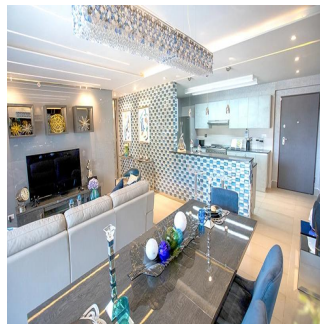

Penthouse

Apartment In La Loma Hato Pintado

Singapore, Singapore, Singapore, , , ,

PRIX DE VENTE

USD 255400.00

- 🏠 112 qm
- 🛏 4 chambres
- 🚗 2 Exhibition results
- 🚿 2 salles de bains
- 🏠 2 planchers
- 📏 2 qm superficie du territoire
- 🚗 2 places pour voitures

Javier Sierra

Ivan Sierra Inversiones

Panamá, Panama - Heure locale

📞 +507 236-8353

With its privileged and elevated location in the Barrio de La Loma, one of the most exclusive residential areas of the city known for its tranquility and its spectacular panoramic views, Loma Vista Tower will rise with 31 floors in two towers under the same facade, divided with an independent lobby for each of the towers, providing greater privacy to its residents. Loma Vista Tower was designed by the internationally renowned architect firm Mallol & Mallol, with a modern and imposing facade, as well as its fine finishes and luxury details, its excellent distributions in each of its apartments, with wide areas and variety of footage. Among the spectacular facilities it will offer: - Apartments with 1 Parking - 5 high-speed elevators - Lobby for each of the towers - Balcony with panoramic views of the city - Imported kitchen furniture and granite countertops - Fine high-format coverings - It will have the most complete Social Area of Panama - 2 swimming pools for adults and 1 swimming pool for children - Gym area - Squash court - Playroom for children - Cinema Room - Party room - Lounge - Spa with sauna and bathroom Turkish - Jacuzzi