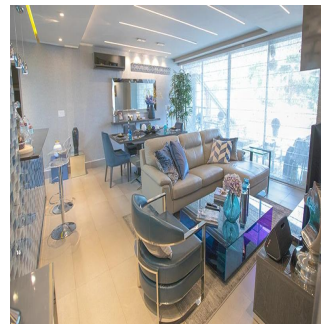

Penthouse

Apartment In La Loma Hato Pintado

Singapore, Singapore, Singapore, , , ,

PRIX DE VENTE

\$ 255400.00

- 🏠 112 qm
- 🛏️ 4 chambres
- 🚗 2 Exhibition results
- 🚿 2 salles de bains
- 🏠 2 planchers
- 📏 2 qm superficie du territoire
- 🚗 2 places pour voitures

Javier Sierra

Ivan Sierra Inversiones

Panamá, Panama - Heure locale

+507 236-8353

With its privileged and elevated location in the Barrio de La Loma, one of the most exclusive residential areas of the city known for its tranquility and its spectacular panoramic views, Loma Vista Tower will rise with 31 floors in two towers under the same facade, divided with an independent lobby for each of the towers, providing greater privacy to its residents. Loma Vista Tower was designed by the internationally renowned architect firm Mallol & Mallol, with a modern and imposing facade, as well as its fine finishes and luxury details, its excellent distributions in each of its apartments, with wide areas and variety of footage. Among the spectacular facilities it will offer: - Apartments with 1 Parking - 5 high-speed elevators - Lobby for each of the towers - Balcony with panoramic views of the city - Imported kitchen furniture and granite countertops - Fine high-format coverings - It will have the most complete Social Area of Panama - 2 swimming pools for adults and 1 swimming pool for children - Gym area - Squash court - Playroom for children - Cinema Room - Party room - Lounge - Spa with sauna and bathroom Turkish - Jacuzzi