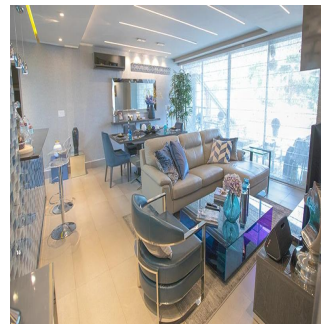

Penthouse

Apartment In La Loma Hato Pintado

Singapore, Singapore, Singapore, , , ,

PRIX DE VENTE

USD 255400.00

- 🏠 112 qm
- 🛏 4 chambres
- 🚗 2 Exhibition results
- 🚿 2 salles de bains
- 🏠 2 planchers
- 📏 2 qm superficie du territoire
- 🚗 2 places pour voitures

Javier Sierra

Ivan Sierra Inversiones

Panamá, Panama - Heure locale

📞 +507 236-8353

With its privileged and elevated location in the Barrio de La Loma, one of the most exclusive residential areas of the city known for its tranquility and its spectacular panoramic views, Loma Vista Tower will rise with 31 floors in two towers under the same facade, divided with an independent lobby for each of the towers, providing greater privacy to its residents. Loma Vista Tower was designed by the internationally renowned architect firm Mallol & Mallol, with a modern and imposing facade, as well as its fine finishes and luxury details, its excellent distributions in each of its apartments, with wide areas and variety of footage. Among the spectacular facilities it will offer: - Apartments with 1 Parking - 5 high-speed elevators - Lobby for each of the towers - Balcony with panoramic views of the city - Imported kitchen furniture and granite countertops - Fine high-format coverings - It will have the most complete Social Area of Panama - 2 swimming pools for adults and 1 swimming pool for children - Gym area - Squash court - Playroom for children - Cinema Room - Party room - Lounge - Spa with sauna and bathroom Turkish - Jacuzzi