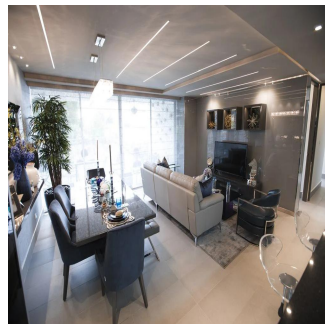

Penthouse

Apartment In La Loma Hato Pintado

Singapore, Singapore, Singapore, , , ,

PRIX DE VENTE

USD 255400.00

- 🏠 112 qm
- 🛏️ 4 chambres
- 🚗 2 Exhibition results
- 🚿 2 salles de bains
- 🏠 2 planchers
- 📏 2 qm superficie du territoire
- 🚗 2 places pour voitures

Javier Sierra

Ivan Sierra Inversiones

Panamá, Panama - Heure locale

+507 236-8353

With its privileged and elevated location in the Barrio de La Loma, one of the most exclusive residential areas of the city known for its tranquility and its spectacular panoramic views, Loma Vista Tower will rise with 31 floors in two towers under the same facade, divided with an independent lobby for each of the towers, providing greater privacy to its residents. Loma Vista Tower was designed by the internationally renowned architect firm Mallol & Mallol, with a modern and imposing facade, as well as its fine finishes and luxury details, its excellent distributions in each of its apartments, with wide areas and variety of footage. Among the spectacular facilities it will offer: - Apartments with 1 Parking - 5 high-speed elevators - Lobby for each of the towers - Balcony with panoramic views of the city - Imported kitchen furniture and granite countertops - Fine high-format coverings - It will have the most complete Social Area of Panama - 2 swimming pools for adults and 1 swimming pool for children - Gym area - Squash court - Playroom for children - Cinema Room - Party room - Lounge - Spa with sauna and bathroom Turkish - Jacuzzi