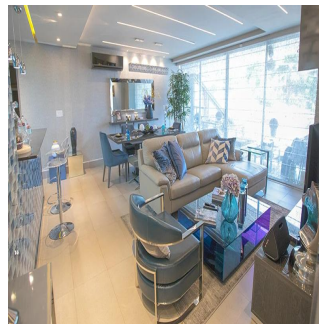

Penthouse

Apartment In La Loma Hato Pintado

Singapore, Singapore, Singapore, , , ,

PRIX DE VENTE

USD 255400.00

- 🏠 112 qm
- 🛏️ 4 chambres
- 🚗 2 Exhibition results
- 🚿 2 salles de bains
- 🏠 2 planchers
- 📏 2 qm superficie du territoire
- 🚗 2 places pour voitures

Javier Sierra

Ivan Sierra Inversiones

Panamá, Panama - Heure locale

+507 236-8353

With its privileged and elevated location in the Barrio de La Loma, one of the most exclusive residential areas of the city known for its tranquility and its spectacular panoramic views, Loma Vista Tower will rise with 31 floors in two towers under the same facade, divided with an independent lobby for each of the towers, providing greater privacy to its residents. Loma Vista Tower was designed by the internationally renowned architect firm Mallol & Mallol, with a modern and imposing facade, as well as its fine finishes and luxury details, its excellent distributions in each of its apartments, with wide areas and variety of footage. Among the spectacular facilities it will offer: - Apartments with 1 Parking - 5 high-speed elevators - Lobby for each of the towers - Balcony with panoramic views of the city - Imported kitchen furniture and granite countertops - Fine high-format coverings - It will have the most complete Social Area of Panama - 2 swimming pools for adults and 1 swimming pool for children - Gym area - Squash court - Playroom for children - Cinema Room - Party room - Lounge - Spa with sauna and bathroom Turkish - Jacuzzi