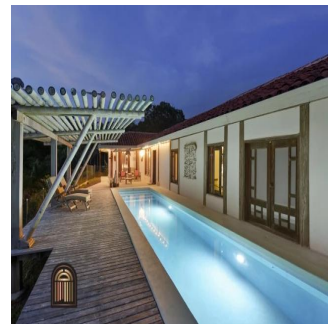

The Kanyini Retreat is just that. It's an escape, a luxury of nature, views and sounds that are good for the soul. Set in the gorgeous hillside of the southern tip of The Azuero Peninsula, the property provides privacy to each of its quality built and artistically designed structures. A private owner's residence features hand-etched ceilings, custom woodwork, ocean-view pool and sundeck, and fenced yard for pets. Five guest suites are perfect for family reunions, nightly rentals, or corporate retreats. All guests come together and share the community kitchen. The sunsets are lovely with the backdrop of the Pacific Ocean. Nothing but the sounds of nature will demand your attention! The property is fully remodeled for structural integrity, functionality, quality, durability and water flow. Remodel includes 435 meters of concrete road, and 87 meters of concrete path. Truly, it is turn-key with all appliances and guest furniture included. Please see the full list of features and inclusions in the tab area below the photos.

Disponible Apr?s De :

16.08.2019

Le Sol : 4 Les Sols : 4 Annee De Construction : 2017 Places De Voitures : 4 Ann?e De Construction : 2017 Type: Bureau

If you decide to leave the retreat, nearby you can enjoy the tourist amenities of Playa Venao and Cañas such as zip lining, surfing, horseback riding, skateboarding, kyaking, SUP boarding, fishing, eco-tours, hiking, dining and amazing coffee. Internationally renowned Panga's restaurant at Eco Venao offers a gastronomic experience of farm-to-table Panamanian style and international cuisine. Twice daily commercial flights to Chitre are possible where you can rent a vehicle and stock up on organic groceries at Riba Smith before heading down to the retreat. Or, arrive by helicopter direct to your property. At Kanyni Retreat you can give your guests the experience they will not soon forget