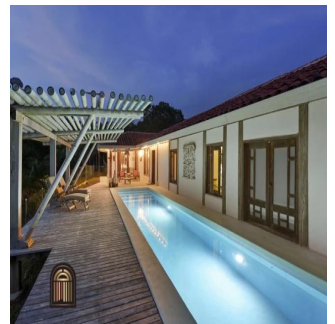

# Kanyini Retreat Cabins

Singapore, Singapore, Singapore, , , ,

PRIX DE VENTE

**USD 895000.00**

680 qm

12 chambres

5 Exhibition results

7 salles de bains

7 planchers

7 qm superficie du territoire

7 places pour voitures

**Karla Adams**

Open Doors Panama Estates

Panamá, Panama - Heure locale

+507 6390-5229

The Kanyini Retreat is just that. It's an escape, a luxury of nature, views and sounds that are good for the soul. Set in the gorgeous hillside of the southern tip of The Azuero Peninsula, the property provides privacy to each of its quality built and artistically designed structures. A private owner's residence features hand-etched ceilings, custom woodwork, ocean-view pool and sundeck, and fenced yard for pets. Five guest suites are perfect for family reunions, nightly rentals, or corporate retreats. All guests come together and share the community kitchen. The sunsets are lovely with the backdrop of the Pacific Ocean. Nothing but the sounds of nature will demand your attention! The property is fully remodeled for structural integrity, functionality, quality, durability and water flow. Remodel includes 435 meters of concrete road, and 87 meters of concrete path. Truly, it is turn-key with all appliances and guest furniture included. Please see the full list of features and inclusions in the tab area below the photos.