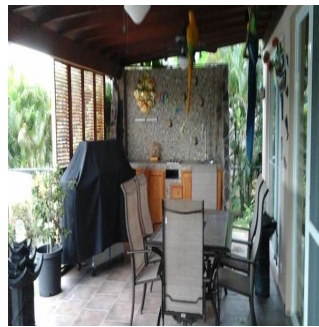

Penthouse

Lavish Vacation Villa

Calle Pineau, , ,

PRIX DE VENTE

USD 735000.00

- 🏠 9 qm
- 🛏 9 chambres
- 🚗 4 Exhibition results
- 🚿 5 salles de bains
- 🏠 5 planchers
- 📏 5 qm superficie du territoire
- 🚗 5 places pour voitures

Pierre Marleau
Uncover Panama
Panama, Panama - Heure locale

[+507 6487-4686](tel:+50764874686)

Plan your next family vacation in this spectacular 4 bedroom and 4 (+.5) bathroom villa. Custom designed with extended living areas, an upgraded kitchen, walk-in closets, private swimming pool and 2 Jacuzzi. Fully landscaped with breathtaking views on the lake of the Royal Decameron Golf Course, nestled in Panama's most desired micro-climate. Take advantage of the Private Beach Club, offering a spacious restaurant, overlooking the beach, a large pool, and umbrellas with chairs at the beach for all to enjoy!