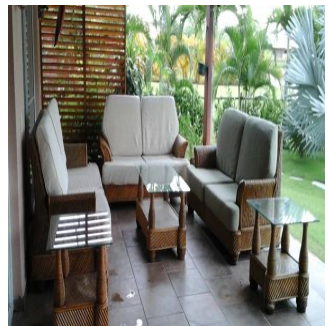

Penthouse

Lavish Vacation Villa

Calle Pineau, , ,

PRIX DE VENTE

USD 735000.00

- 🏠 9 qm
- 🛏 9 chambres
- 🚗 4 Exhibition results
- 🚿 5 salles de bains
- 🏠 5 planchers
- 📏 5 qm superficie du territoire
- 🚗 5 places pour voitures

Pierre Marleau
Uncover Panama
Panama, Panama - Heure locale

[+507 6487-4686](tel:+50764874686)

Plan your next family vacation in this spectacular 4 bedroom and 4 (+.5) bathroom villa. Custom designed with extended living areas, an upgraded kitchen, walk-in closets, private swimming pool and 2 Jacuzzi. Fully landscaped with breathtaking views on the lake of the Royal Decameron Golf Course, nestled in Panama's most desired micro-climate. Take advantage of the Private Beach Club, offering a spacious restaurant, overlooking the beach, a large pool, and umbrellas with chairs at the beach for all to enjoy!