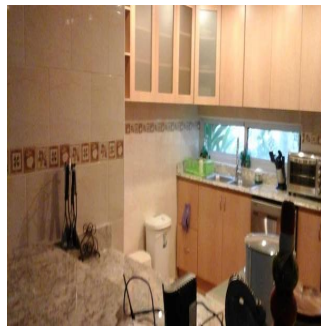

Penthouse

Lavish Vacation Villa

Calle Pineau, , ,

PRIX DE VENTE

USD 735000.00

- 🏠 9 qm
- 🛏 9 chambres
- 🚗 4 Exhibition results
- 🚿 5 salles de bains
- 🏠 5 planchers
- 📏 5 qm superficie du territoire
- 🚗 5 places pour voitures

Pierre Marleau
Uncover Panama
Panama, Panama - Heure locale

[+507 6487-4686](tel:+50764874686)

Plan your next family vacation in this spectacular 4 bedroom and 4 (+.5) bathroom villa. Custom designed with extended living areas, an upgraded kitchen, walk-in closets, private swimming pool and 2 Jacuzzi. Fully landscaped with breathtaking views on the lake of the Royal Decameron Golf Course, nestled in Panama's most desired micro-climate. Take advantage of the Private Beach Club, offering a spacious restaurant, overlooking the beach, a large pool, and umbrellas with chairs at the beach for all to enjoy!