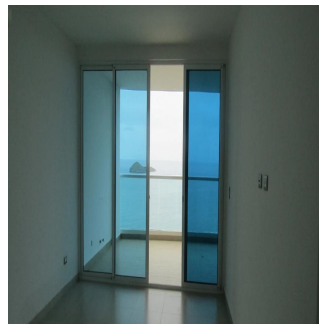

Enjoy the most spectacular beach on the Pacific Coastline in this four bedrooms and four half bathrooms, Luxury condo completely furnished with top-of-the-line gourmet kitchen, Elegantly designed, Maid room, Samsung inverter air conditioners of 18,000 btu. The covered private terrace displays and is breath taking panoramic views of the Pacific ocean and white sandy beach know as Costa Blanca.