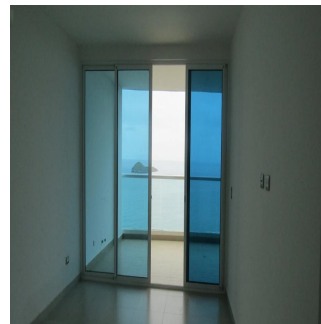

Enjoy the most spectacular beach on the Pacific Coastline in this four bedrooms and four half bathrooms, Luxury condo completely furnished with top-of-the-line gourmet kitchen, Elegantly designed, Maid room, Samsung inverter air conditioners of 18,000 btu. The covered private terrace displays and is breath taking panoramic views of the Pacific ocean and white sandy beach know as Costa Blanca.