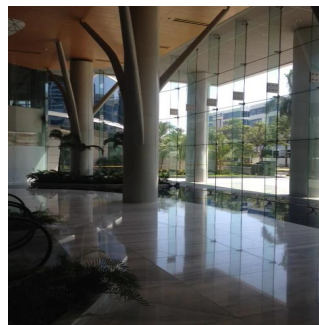

Penthouse

Brand New Luxury Offices In Costa Del Este In Panama City Panama

Singapore, Singapore, Singapore, , , ,

PRIX DE LOCATION MENSUEL

$ 5000.00

🏠 230 qm

🛏️ 0 chambres

🚗 0 Exhibition results

🚿 0 salles de bains

🏠 0 planchers

📏 0 qm superficie du territoire

🚗 0 places pour voitures

Inside Panama Real Estate
Inside Panama Real Estate
Chame, Panama - Heure locale

+507 345-4655

Disponible Aupr?s De :

14.08.2019

Le Sol : 4 Les Sols : 4 Annee De Construction : 2017 Places De Voitures : 4 Ann?e De Construction : 2017 Type: Bureau