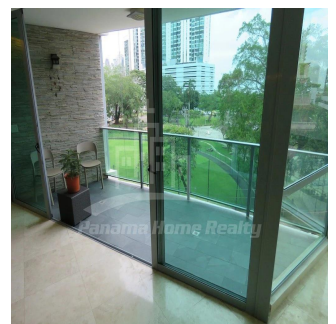

Penthouse

Exclusive 3 Bedroom Furnished Apartment For Rent On Avenida Balboa

Singapore, Singapore, Singapore, Av Balboa, , ,

PRIX DE LOCATION MENSUEL

USD 3600.00

PRIX DE VENTE

USD 0.00

Pavlina Srubarova

Panama Home Realty

Panamá, Panama - Heure locale

+507 66986850

286 qm

6 chambres

3 Exhibition results

3 salles de bains

3 planchers

3 qm superficie du territoire

3 places pour voitures

Panama Home Realty offering exclusive fully furnished 3 bedroom apartment located in building that it really stands out amongst the ultra modern and neoclassical facades that have become such a well known part of the Panama City Panama skyline. The developers chose the sleek design to compliment the interiors, which are just as sleek and understated as the exterior. Located in the exclusive Bella Vista sector, at the Park has easy access to Balboa Avenue, Calle 50 and Via España. Just 2 minutes away you're on calle Uruguay where you have one of the best selection of restaurants in the city. This modern building is located in Bella Vista is a 48-story tower shaped like an ellipse, rising high into the sky with no other high rises next to it. – Master bedroom with walk-in closets and panoramic view to the Park – 2 additional bedrooms with private bathroom – Big living room with panoramic view of the park and 1/2 guest toilet – Dining room with area for bar or lounge – 2 parking spaces Excellent Location: – One Block from Cinta Costera Ocean Rd – Across the Street from Urraca Park – Riba Smith Market at walking distance – Near to Synagogue, Schools e Churches – Convenient access to North & South highways Social Areas Include: – Swimming Pool – Mini Golf – Lounge Bar – Kits play area – Gym – 24 Hs Security – Concierge Service – Guest Parking – Pet Friendly – Friendly International Neighbors – Very New Building