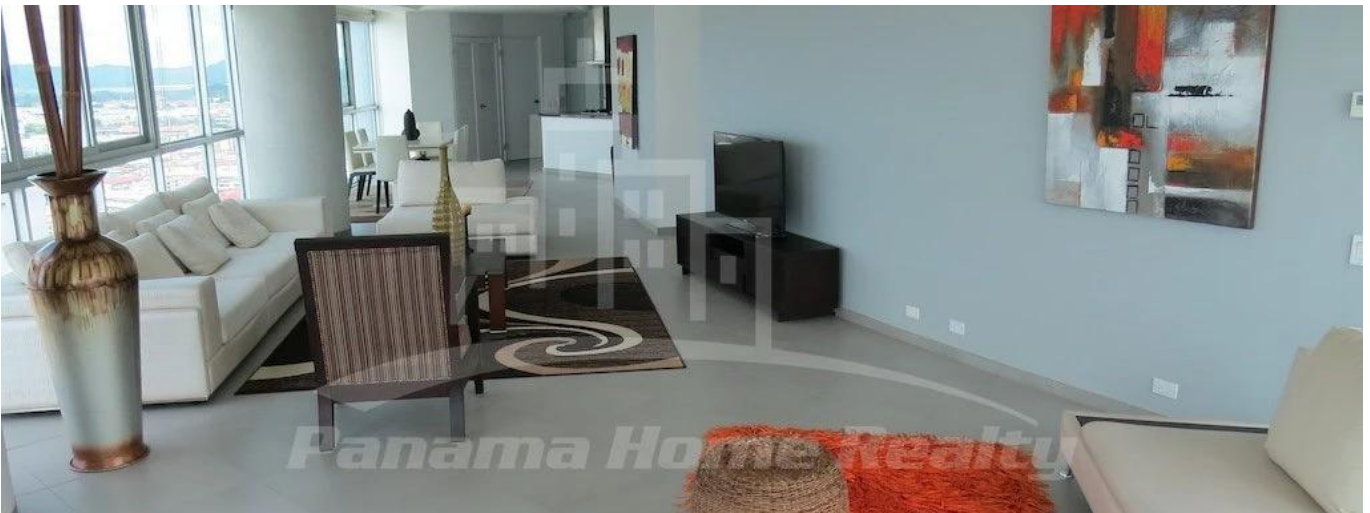

🏠 2 planchers

📏 2 qm superficie du territoire

🚗 2 places pour voitures

**Pavlina Srubarova**

Panama Home Realty

Panamá, Panama - Heure locale

+507 66986850

Panama Home Realty offering luxury apartments in Club which is located in the heart of Panama's Business Center. This project extends along Avenida Balboa allowing for an amazing experience and panoramic views of the Pacific Ocean and the Panama City skyline. Panama Home Realty is offering luxury apartments in Club Tower spacious one, two or three bedrooms apartments for sale or for rent, A / B / C / D / E available in high or low levels. Each apartment comes with appliances, including washing center (washer and dryer), dishwasher, microwave, stove with grease extractor, fridge. All units have a fantastic sea view and 2 or 3 balconies. Club Tower is destined to be a premier address. The building stands 57 stories high with 210 lusciously designed residential units with top-of-the-line finishes and amenities. Entering the building, you are immediately greeted with an elegant porte-cochere, flanked with a magnificent waterfall, landscaping, and reflecting pools. Along with the beautiful surroundings, the Club Tower has 24-hour covered valet parking service, a welcoming concierge service and door attendant, and full security services with monitored cameras. The security service is also present in our high-speed, semi-private elevators. The units of the Club Tower Panama were designed with ease and comfort in mind. Balboa Avenue itself is surrounded by the Bay of Panama to the north and the most prestigious, flourishing regions in Panama, including Punta Pacifica and Punta Paitilla to the East, and the Casco Viejo Historic Center and Amador to the West. The Club Tower is also conveniently located 20 minutes from the Panama Tocumen International Airport. Two-story Grand Entrance Lobby with Porte Cochere, magnificent waterfall, elegantly landscaped entryway and reflecting pools. 24 hour covered valet parking service, concierge service, door attendant and full-security service with monitored cameras. Security controlled high speed semi private elevators. Two level glass walled high-tech fitness center overlooking the Island Oasis pool lounge and with amazing views of the bay. Lushly designed Island Oasis pool lounge with sunrise and sunset infinity edge pools, private cabanas and views overlooking the bay and the city. Private landscaped gardens of lush palm groves and tropical plants with play ground for children. Fully equipped fitness center and spa. Grand ballroom. Bussiness and conference center. The Club Tower Panama features a Private Nautical Club with boating and fishing vessels the Explorer and the Escapade to be used at your availability all year long, providing for all your boating needs such as rental, storage, repair and maintenance.