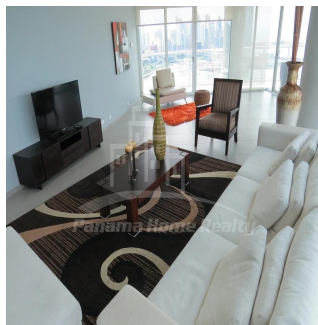

🏠 2 planchers

📏 2 qm superficie du territoire

🚗 2 places pour voitures

**Pavlina Srubarova**

Panama Home Realty

Panamá, Panama - Heure locale

+507 66986850

Panama Home Realty offering luxury apartments in Club which is located in the heart of Panama's Business Center. This project extends along Avenida Balboa allowing for an amazing experience and panoramic views of the Pacific Ocean and the Panama City skyline. Panama Home Realty is offering luxury apartments in Club Tower spacious one, two or three bedrooms apartments for sale or for rent, A / B / C / D / E available in high or low levels. Each apartment comes with appliances, including washing center (washer and dryer), dishwasher, microwave, stove with grease extractor, fridge. All units have a fantastic sea view and 2 or 3 balconies. Club Tower is destined to be a premier address. The building stands 57 stories high with 210 lusciously designed residential units with top-of-the-line finishes and amenities. Entering the building, you are immediately greeted with an elegant porte-cochere, flanked with a magnificent waterfall, landscaping, and reflecting pools. Along with the beautiful surroundings, the Club Tower has 24-hour covered valet parking service, a welcoming concierge service and door attendant, and full security services with monitored cameras. The security service is also present in our high-speed, semi-private elevators. The units of the Club Tower Panama were designed with ease and comfort in mind. Balboa Avenue itself is surrounded by the Bay of Panama to the north and the most prestigious, flourishing regions in Panama, including Punta Pacifica and Punta Paitilla to the East, and the Casco Viejo Historic Center and Amador to the West. The Club Tower is also conveniently located 20 minutes from the Panama Tocumen International Airport. Two-story Grand Entrance Lobby with Porte Cochere, magnificent waterfall, elegantly landscaped entryway and reflecting pools. 24 hour covered valet parking service, concierge service, door attendant and full-security service with monitored cameras. Security controlled high speed semi private elevators. Two level glass walled high-tech fitness center overlooking the Island Oasis pool lounge and with amazing views of the bay. Lushly designed Island Oasis pool lounge with sunrise and sunset infinity edge pools, private cabanas and views overlooking the bay and the city. Private landscaped gardens of lush palm groves and tropical plants with play ground for children. Fully equipped fitness center and spa. Grand ballroom. Bussiness and conference center. The Club Tower Panama features a Private Nautical Club with boating and fishing vessels the Explorer and the Escapade to be used at your availability all year long, providing for all your boating needs such as rental, storage, repair and maintenance.