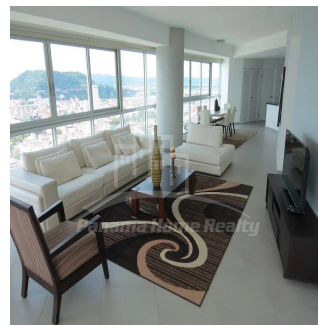

🏠 2 planchers

📏 2 qm superficie du territoire

🚗 2 places pour voitures

**Pavlina Srubarova**

Panama Home Realty

Panamá, Panama - Heure locale

+507 66986850

Panama Home Realty offering luxury apartments in Club which is located in the heart of Panama's Business Center. This project extends along Avenida Balboa allowing for an amazing experience and panoramic views of the Pacific Ocean and the Panama City skyline. Panama Home Realty is offering luxury apartments in Club Tower spacious one, two or three bedrooms apartments for sale or for rent, A / B / C / D / E available in high or low levels. Each apartment comes with appliances, including washing center (washer and dryer), dishwasher, microwave, stove with grease extractor, fridge. All units have a fantastic sea view and 2 or 3 balconies. Club Tower is destined to be a premier address. The building stands 57 stories high with 210 lusciously designed residential units with top-of-the-line finishes and amenities. Entering the building, you are immediately greeted with an elegant porte-cochere, flanked with a magnificent waterfall, landscaping, and reflecting pools. Along with the beautiful surroundings, the Club Tower has 24-hour covered valet parking service, a welcoming concierge service and door attendant, and full security services with monitored cameras. The security service is also present in our high-speed, semi-private elevators. The units of the Club Tower Panama were designed with ease and comfort in mind. Balboa Avenue itself is surrounded by the Bay of Panama to the north and the most prestigious, flourishing regions in Panama, including Punta Pacifica and Punta Paitilla to the East, and the Casco Viejo Historic Center and Amador to the West. The Club Tower is also conveniently located 20 minutes from the Panama Tocumen International Airport. Two-story Grand Entrance Lobby with Porte Cochere, magnificent waterfall, elegantly landscaped entryway and reflecting pools. 24 hour covered valet parking service, concierge service, door attendant and full-security service with monitored cameras. Security controlled high speed semi private elevators. Two level glass walled high-tech fitness center overlooking the Island Oasis pool lounge and with amazing views of the bay. Lushly designed Island Oasis pool lounge with sunrise and sunset infinity edge pools, private cabanas and views overlooking the bay and the city. Private landscaped gardens of lush palm groves and tropical plants with play ground for children. Fully equipped fitness center and spa. Grand ballroom. Bussiness and conference center. The Club Tower Panama features a Private Nautical Club with boating and fishing vessels the Explorer and the Escapade to be used at your availability all year long, providing for all your boating needs such as rental, storage, repair and maintenance.