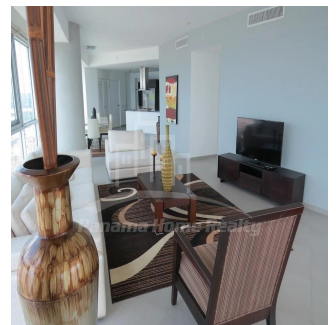

🏠 2 planchers

📏 2 qm superficie du territoire

🚗 2 places pour voitures

**Pavlina Srubarova**

Panama Home Realty

Panamá, Panama - Heure locale

+507 66986850

Panama Home Realty offering luxury apartments in Club which is located in the heart of Panama's Business Center. This project extends along Avenida Balboa allowing for an amazing experience and panoramic views of the Pacific Ocean and the Panama City skyline. Panama Home Realty is offering luxury apartments in Club Tower spacious one, two or three bedrooms apartments for sale or for rent, A / B / C / D / E available in high or low levels. Each apartment comes with appliances, including washing center (washer and dryer), dishwasher, microwave, stove with grease extractor, fridge. All units have a fantastic sea view and 2 or 3 balconies. Club Tower is destined to be a premier address. The building stands 57 stories high with 210 lusciously designed residential units with top-of-the-line finishes and amenities. Entering the building, you are immediately greeted with an elegant porte-cochere, flanked with a magnificent waterfall, landscaping, and reflecting pools. Along with the beautiful surroundings, the Club Tower has 24-hour covered valet parking service, a welcoming concierge service and door attendant, and full security services with monitored cameras. The security service is also present in our high-speed, semi-private elevators. The units of the Club Tower Panama were designed with ease and comfort in mind. Balboa Avenue itself is surrounded by the Bay of Panama to the north and the most prestigious, flourishing regions in Panama, including Punta Pacifica and Punta Paitilla to the East, and the Casco Viejo Historic Center and Amador to the West. The Club Tower is also conveniently located 20 minutes from the Panama Tocumen International Airport. Two-story Grand Entrance Lobby with Porte Cochere, magnificent waterfall, elegantly landscaped entryway and reflecting pools. 24 hour covered valet parking service, concierge service, door attendant and full-security service with monitored cameras. Security controlled high speed semi private elevators. Two level glass walled high-tech fitness center overlooking the Island Oasis pool lounge and with amazing views of the bay. Lushly designed Island Oasis pool lounge with sunrise and sunset infinity edge pools, private cabanas and views overlooking the bay and the city. Private landscaped gardens of lush palm groves and tropical plants with play ground for children. Fully equipped fitness center and spa. Grand ballroom. Bussiness and conference center. The Club Tower Panama features a Private Nautical Club with boating and fishing vessels the Explorer and the Escapade to be used at your availability all year long, providing for all your boating needs such as rental, storage, repair and maintenance.