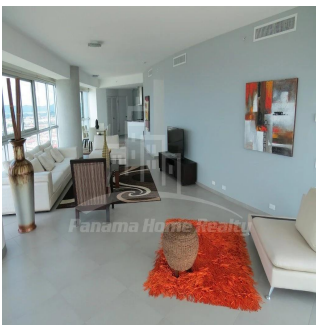

🏠 2 planchers

📏 2 qm superficie du territoire

🚗 2 places pour voitures

**Pavlina Srubarova**

Panama Home Realty

Panamá, Panama - Heure locale

+507 66986850

Panama Home Realty offering luxury apartments in Club which is located in the heart of Panama's Business Center. This project extends along Avenida Balboa allowing for an amazing experience and panoramic views of the Pacific Ocean and the Panama City skyline. Panama Home Realty is offering luxury apartments in Club Tower spacious one, two or three bedrooms apartments for sale or for rent, A / B / C / D / E available in high or low levels. Each apartment comes with appliances, including washing center (washer and dryer), dishwasher, microwave, stove with grease extractor, fridge. All units have a fantastic sea view and 2 or 3 balconies. Club Tower is destined to be a premier address. The building stands 57 stories high with 210 lusciously designed residential units with top-of-the-line finishes and amenities. Entering the building, you are immediately greeted with an elegant porte-cochere, flanked with a magnificent waterfall, landscaping, and reflecting pools. Along with the beautiful surroundings, the Club Tower has 24-hour covered valet parking service, a welcoming concierge service and door attendant, and full security services with monitored cameras. The security service is also present in our high-speed, semi-private elevators. The units of the Club Tower Panama were designed with ease and comfort in mind. Balboa Avenue itself is surrounded by the Bay of Panama to the north and the most prestigious, flourishing regions in Panama, including Punta Pacifica and Punta Paitilla to the East, and the Casco Viejo Historic Center and Amador to the West. The Club Tower is also conveniently located 20 minutes from the Panama Tocumen International Airport. Two-story Grand Entrance Lobby with Porte Cochere, magnificent waterfall, elegantly landscaped entryway and reflecting pools. 24 hour covered valet parking service, concierge service, door attendant and full-security service with monitored cameras. Security controlled high speed semi private elevators. Two level glass walled high-tech fitness center overlooking the Island Oasis pool lounge and with amazing views of the bay. Lushly designed Island Oasis pool lounge with sunrise and sunset infinity edge pools, private cabanas and views overlooking the bay and the city. Private landscaped gardens of lush palm groves and tropical plants with play ground for children. Fully equipped fitness center and spa. Grand ballroom. Bussiness and conference center. The Club Tower Panama features a Private Nautical Club with boating and fishing vessels the Explorer and the Escapade to be used at your availability all year long, providing for all your boating needs such as rental, storage, repair and maintenance.