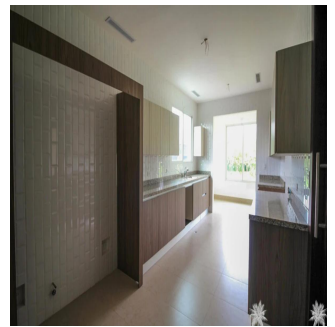

Penthouse

Santa Maria Luxury Gated Community Home

Philippines, Metro Manila, Makati, , , ,

PRIX DE VENTE

\$ 1680000.00

- 465 qm
- 8 chambres
- 4 Exhibition results
- 4 salles de bains
- 4 planchers
- 4 qm superficie du territoire
- 4 places pour voitures

Kent Davis

Panama Equity Real Estate

Panamá, Panama - Heure locale

+507 6030-6782

Custom built home using the best materials and finishes available, this property features the latest in modern design and construction to incorporate a large, spacious floor plan with high ceilings and plenty of windows. The new buyer will also appreciate the smart layout in the kitchen with adjoining service area and access to the closed garage. From the living room, enjoy a nice walk-out to the yard backing onto the 15th fairway which is green and very lush with hedges and trees acting as a backdrop. All of this in one of Panama's premier golf communities, a neighbourhood for those that want the best available!