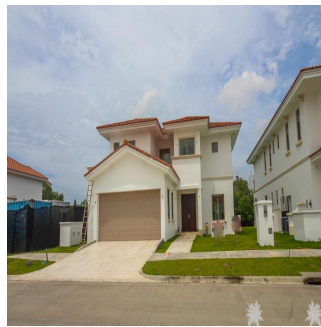

Penthouse

Santa Maria Luxury Gated Community Home

Philippines, Metro Manila, Makati, , , ,

PRIX DE VENTE

\$ 1680000.00

- 465 qm
- 8 chambres
- 4 Exhibition results
- 4 salles de bains
- 4 planchers
- 4 qm superficie du territoire
- 4 places pour voitures

Kent Davis

Panama Equity Real Estate

Panamá, Panama - Heure locale

+507 6030-6782

Custom built home using the best materials and finishes available, this property features the latest in modern design and construction to incorporate a large, spacious floor plan with high ceilings and plenty of windows. The new buyer will also appreciate the smart layout in the kitchen with adjoining service area and access to the closed garage. From the living room, enjoy a nice walk-out to the yard backing onto the 15th fairway which is green and very lush with hedges and trees acting as a backdrop. All of this in one of Panama's premier golf communities, a neighbourhood for those that want the best available!