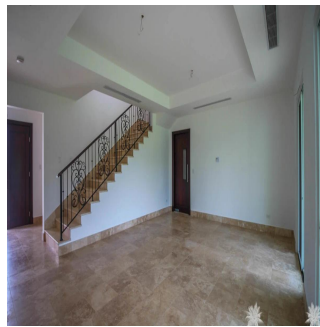

Kent Davis

Panama Equity Real Estate

Panamá, Panama - Heure locale

+507 6030-6782

Custom built home using the best materials and finishes available, this property features the latest in modern design and construction to incorporate a large, spacious floor plan with high ceilings and plenty of windows. The new buyer will also appreciate the smart layout in the kitchen with adjoining service area and access to the closed garage. From the living room, enjoy a nice walk-out to the yard backing onto the 15th fairway which is green and very lush with hedges and trees acting as a backdrop. All of this in one of Panama's premier golf communities, a neighbourhood for those that want the best available!