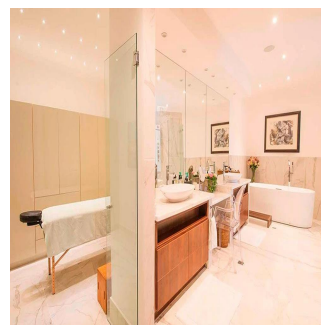

Tara Goldberg

Panama Luxury Living

Panamá, Panama - Heure locale

+507 6459-4848

For sale or rent this prestigious 920m2 Penthouse located in the prestigious Belvedere Park Building in the heart of Coco del Mar, considered one of the most outstanding areas in Panama City becoming the best place to live. In addition to having amenities for the enjoyment of their daily lives. The main entrance has a height of 12 meters, Double height foyer, Double height room, 360° view of the sea and the city, 50 m in front of the sea, Family Room, Recreation room with bar, billiards, home cinema, Linn Surround System, 2 elevators with private access card, 225m2 of open terrace, Full body double glazed windows made in Germany