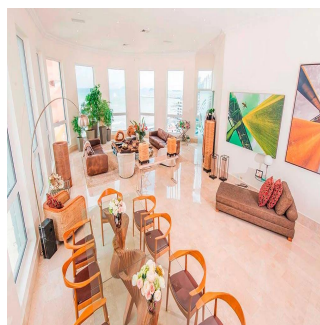

Tara Goldberg

Panama Luxury Living

Panamá, Panama - Heure locale

+507 6459-4848

For sale or rent this prestigious 920m2 Penthouse located in the prestigious Belvedere Park Building in the heart of Coco del Mar, considered one of the most outstanding areas in Panama City becoming the best place to live. In addition to having amenities for the enjoyment of their daily lives. The main entrance has a height of 12 meters, Double height foyer, Double height room, 360° view of the sea and the city, 50 m in front of the sea, Family Room, Recreation room with bar, billiards, home cinema, Linn Surround System, 2 elevators with private access card, 225m2 of open terrace, Full body double glazed windows made in Germany