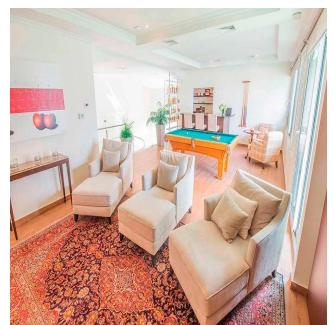

Tara Goldberg

Panama Luxury Living

Panamá, Panama - Heure locale

+507 6459-4848

For sale or rent this prestigious 920m2 Penthouse located in the prestigious Belvedere Park Building in the heart of Coco del Mar, considered one of the most outstanding areas in Panama City becoming the best place to live. In addition to having amenities for the enjoyment of their daily lives. The main entrance has a height of 12 meters, Double height foyer, Double height room, 360° view of the sea and the city, 50 m in front of the sea, Family Room, Recreation room with bar, billiards, home cinema, Linn Surround System, 2 elevators with private access card, 225m2 of open terrace, Full body double glazed windows made in Germany