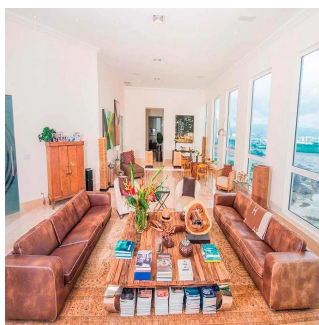

Tara Goldberg

Panama Luxury Living

Panamá, Panama - Heure locale

+507 6459-4848

For sale or rent this prestigious 920m2 Penthouse located in the prestigious Belvedere Park Building in the heart of Coco del Mar, considered one of the most outstanding areas in Panama City becoming the best place to live. In addition to having amenities for the enjoyment of their daily lives. The main entrance has a height of 12 meters, Double height foyer, Double height room, 360° view of the sea and the city, 50 m in front of the sea, Family Room, Recreation room with bar, billiards, home cinema, Linn Surround System, 2 elevators with private access card, 225m2 of open terrace, Full body double glazed windows made in Germany