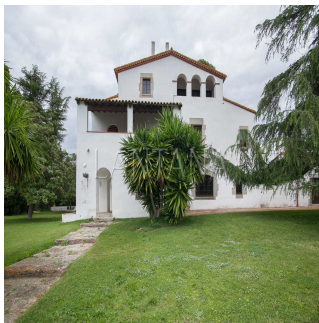

# Large Rustic Estate For Sale

Hong Kong, Hong Kong Island, WAN CHAI, , , ,

- 3000 qm
- 0 chambres
- 8 Exhibition results
- 0 salles de bains
- 0 planchers
- 0 qm superficie du territoire
- 0 places pour voitures

**Jorge Serra**  
 Lantana Premium Real Estate  
 Barcelona, Spain - Heure locale

+34 934 442 859

Charming estate located on a large 15.000sqm plot. It offers a 3.000sqm built surface distributed in a main 3 story house + adjoining annexes. The estate has 8 bedrooms, however, as it is a property to be reformed, it is possible to redistribute the rooms and ambiances. The property has a spacious and bright kitchen, a large living room and dining room with fireplace and a beautiful gallery perfect to enjoy the landscape. On the upper floor you can enjoy the views from the lovely terraces. The house has a nice porch, parking spaces and surrounding buildings for various uses. Great investment opportunity.