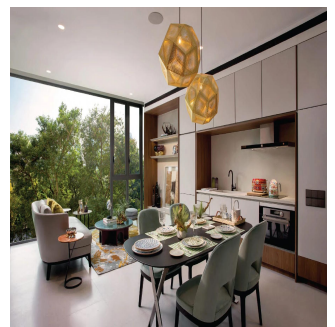

Sc Global
Sc Global Developments
Singapore, Singapore - Heure locale

+65 6100 2323

Petit Jervois is a 55 unit residential development located at 33 Jervois Road. Inspired by the success of our residences The Lincoln Modern and Martin No. 38, Petit Collectibles were created for homeowners who embrace luxury living in modestly-sized spaces. The inspiration has driven us to create yet another new concept in luxury living that follows no rules, but is anchored by principles that prize thoughtfulness and sharp attention to detail. We are excited about the launch of Petit Collectibles, which will once again set the tone for truly original luxury living spaces.