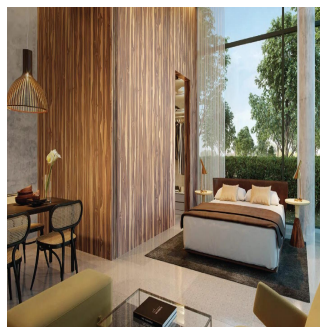

Penthouse

55 Unit Residential Development Located At Jervois Road

Hong Kong, L'île de Hong Kong, Niveaux intermédiaires Ouest, Jervois Rd, 33, ,

PRIX DE VENTE

USD 2168100.00

- 🏠 4 qft
- 🛏 8 chambres
- 🚗 4 Exhibition results
- 🚿 4 salles de bains
- 🏗 4 planchers
- 📏 4 qft superficie du territoire
- 🚗 4 places pour voitures

Sc Global
Sc Global Developments
Singapore, Singapore - Heure locale

+65 6100 2323

Petit Jervois is a 55 unit residential development located at 33 Jervois Road. Inspired by the success of our residences The Lincoln Modern and Martin No. 38, Petit Collectibles were created for homeowners who embrace luxury living in modestly-sized spaces. The inspiration has driven us to create yet another new concept in luxury living that follows no rules, but is anchored by principles that prize thoughtfulness and sharp attention to detail. We are excited about the launch of Petit Collectibles, which will once again set the tone for truly original luxury living spaces.