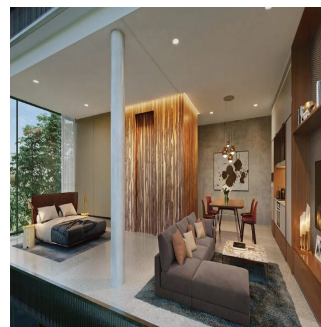

Penthouse

55 Unit Residential Development Located At Jervois Road

Hong Kong, L'île de Hong Kong, Niveaux intermédiaires Ouest, Jervois Rd, 33, ,

PRIX DE VENTE

USD 2168100.00

- 🏠 4 qft
- 🛏 8 chambres
- 🚗 4 Exhibition results
- 🚿 4 salles de bains
- 🏗 4 planchers
- 📏 4 qft superficie du territoire
- 🚗 4 places pour voitures

Sc Global
Sc Global Developments
Singapore, Singapore - Heure locale

+65 6100 2323

Petit Jervois is a 55 unit residential development located at 33 Jervois Road. Inspired by the success of our residences The Lincoln Modern and Martin No. 38, Petit Collectibles were created for homeowners who embrace luxury living in modestly-sized spaces. The inspiration has driven us to create yet another new concept in luxury living that follows no rules, but is anchored by principles that prize thoughtfulness and sharp attention to detail. We are excited about the launch of Petit Collectibles, which will once again set the tone for truly original luxury living spaces.