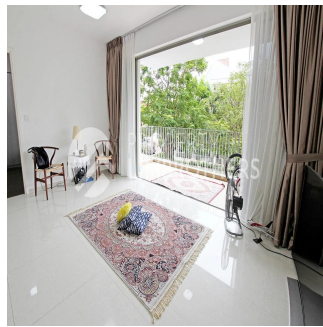

Penthouse

3 Bedroom Low Floor Apartment

Hong Kong, L'île de Hong Kong, Sheung Wan, Pasir Ris Link, , ,

PRIX DE VENTE

USD 868700.00

- 1119 qft
- 6 chambres
- 3 Exhibition results
- 3 salles de bains
- 3 planchers
- 3 qft superficie du territoire
- 3 places pour voitures

Melvin Lim
Property Lim Brothers
Singapore, Singapore - Heure locale

+65 90676710

This Low Floor apartment presents a view of the greenery surrounding the development. Thou on low level, low floor lovers will definitely fall in love with this unit. Condition is great. Selling with running tenancy. Layout for this 3 bedder at 1119sqft will be something that your family will love to have.

Disponible Aupr?s De :

06.08.2019

Le Sol : 4   Les Sols : 4   Annee De Construction : 2017   Places De Voitures : 4   Ann?e De Construction : 2017   Type: Bureau