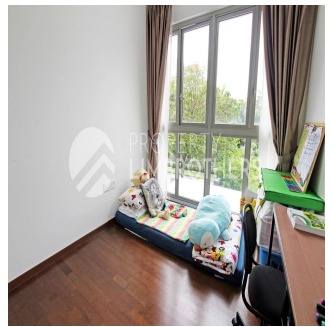

Penthouse

3 Bedroom Low Floor Apartment

Hong Kong, L'île de Hong Kong, Sheung Wan, Pasir Ris Link, , ,

PRIX DE VENTE

USD 868700.00

- 1119 qft
- 6 chambres
- 3 Exhibition results
- 3 salles de bains
- 3 planchers
- 3 qft superficie du territoire
- 3 places pour voitures

Melvin Lim
Property Lim Brothers
Singapore, Singapore - Heure locale

+65 90676710

This Low Floor apartment presents a view of the greenery surrounding the development. Thou on low level, low floor lovers will definitely fall in love with this unit. Condition is great. Selling with running tenancy. Layout for this 3 bedder at 1119sqft will be something that your family will love to have.

Disponible Aupr?s De :

06.08.2019

Le Sol : 4   Les Sols : 4   Annee De Construction : 2017   Places De Voitures : 4   Ann?e De Construction : 2017   Type: Bureau