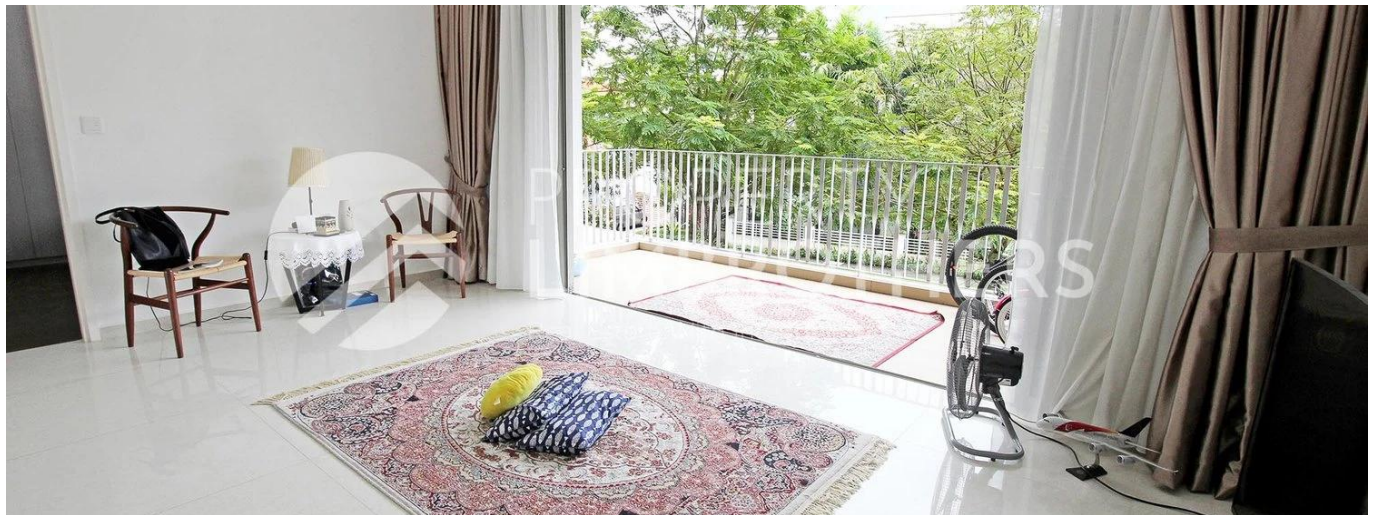

Penthouse

3 Bedroom Low Floor Apartment

Hong Kong, L'île de Hong Kong, Sheung Wan, Pasir Ris Link, , ,

PRIX DE VENTE

USD 868700.00

- 1119 qft
- 6 chambres
- 3 Exhibition results
- 3 salles de bains
- 3 planchers
- 3 qft superficie du territoire
- 3 places pour voitures

Melvin Lim
Property Lim Brothers
Singapore, Singapore - Heure locale

+65 90676710

This Low Floor apartment presents a view of the greenery surrounding the development. Thou on low level, low floor lovers will definitely fall in love with this unit. Condition is great. Selling with running tenancy. Layout for this 3 bedder at 1119sqft will be something that your family will love to have.

Disponible Aupr?s De :

06.08.2019

Le Sol : 4   Les Sols : 4   Annee De Construction : 2017   Places De Voitures : 4   Ann?e De Construction : 2017   Type: Bureau