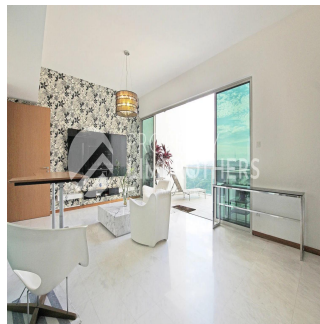

# 4 Bedroom Penthouse For Sale In Bukit Timah

Hong Kong, L'île de Hong Kong, Sheung Wan, Mount Sinai Dr, , ,

PRIX DE VENTE

**USD 2751000.00**

- 3067 qft
- 8 chambres
- 4 Exhibition results
- 4 salles de bains
- 4 planchers
- 4 qft superficie du territoire
- 4 places pour voitures

**Melvin Lim**

Property Lim Brothers

Singapore, Singapore - Heure locale

+65 90676710

Imagine dining Al-fresco in the comfort and privacy of your own home that overlooks a panoramic view of Bukit Timah. This 4-Bedroom 3067 sqft penthouse makes it possible with its spacious balcony and functional layout. Feel the gentle caress of the light breeze on your cheeks when you push open your balcony doors, this super high story unit. Within 600m, you can walk to the nearby Dover MRT station. And if you have children who are still schooling, don't fret! There are international schools and Henry Park Primary School which surrounds the area.