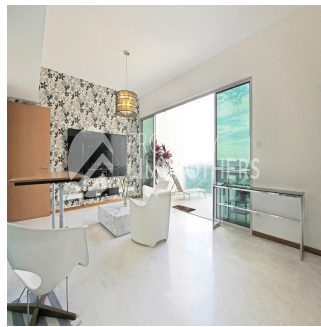

Penthouse

4 Bedroom Penthouse For Sale In Bukit Timah

Hong Kong, L'île de Hong Kong, Sheung Wan, Mount Sinai Dr, , ,

PRIX DE VENTE

\$ 2751000.00

- 3067 qft
- 8 chambres
- 4 Exhibition results
- 4 salles de bains
- 4 planchers
- 4 qft superficie du territoire
- 4 places pour voitures

Melvin Lim
Property Lim Brothers
Singapore, Singapore - Heure locale

+65 90676710

Imagine dining Al-fresco in the comfort and privacy of your own home that overlooks a panoramic view of Bukit Timah. This 4-Bedroom 3067 sqft penthouse makes it possible with its spacious balcony and functional layout. Feel the gentle caress of the light breeze on your cheeks when you push open your balcony doors, this super high story unit. Within 600m, you can walk to the nearby Dover MRT station. And if you have children who are still schooling, don't fret! There are international schools and Henry Park Primary School which surrounds the area.