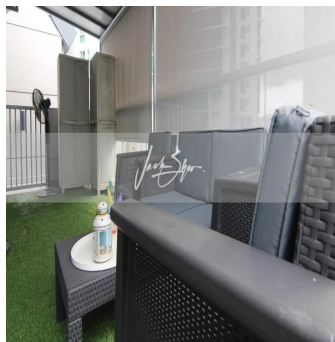

Penthouse

3 Bedroom Duplex Unit For Sale In Hills Twoone

Hong Kong, Baie Discovery, Baie Discovery, Hillview Ter, 21, 669232,

PRIX DE VENTE

USD 942700.00

- 1141 qft
- 5 chambres
- 3 Exhibition results
- 2 salles de bains
- 2 planchers
- 2 qft superficie du territoire
- 2 places pour voitures

Jack Sheo
Jack Sheo
Singapore, Singapore - Heure locale

+65 93378483

Hills Twoone is a low-rise development located at 21 Hillview Terrace. This Hills Twoone penthouse unit for sale is tucked at a corner of the building. It is split into 2 levels in the following configuration: Lower floor: – 2 bedrooms (can accommodate queen-sized bed) – 1 common bathroom – living/dining/kitchen Upper floor: – ensuite master bedroom – sheltered terrace The layout is practical and compact which makes it easy to use and maintain. The unit also enjoys very good natural lighting.