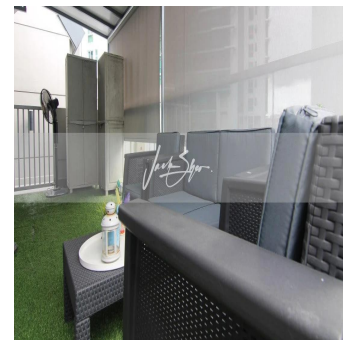

Penthouse

3 Bedroom Duplex Unit For Sale In Hills Twoone

Hong Kong, Baie Discovery, Baie Discovery, Hillview Ter, 21, 669232,

PRIX DE VENTE

\$ 942700.00

- 1141 qft
- 5 chambres
- 3 Exhibition results
- 2 salles de bains
- 2 planchers
- 2 qft superficie du territoire
- 2 places pour voitures

Jack Sheo
Jack Sheo
Singapore, Singapore - Heure locale

+65 93378483

Hills Twoone is a low-rise development located at 21 Hillview Terrace. This Hills Twoone penthouse unit for sale is tucked at a corner of the building. It is split into 2 levels in the following configuration: Lower floor: – 2 bedrooms (can accommodate queen-sized bed) – 1 common bathroom – living/dining/kitchen Upper floor: – ensuite master bedroom – sheltered terrace The layout is practical and compact which makes it easy to use and maintain. The unit also enjoys very good natural lighting.