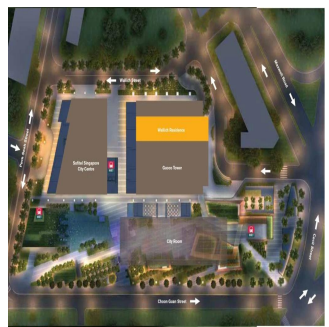

Penthouse

Wallich Residence In Singapore Tallest Residential Development

Hong Kong, Nouveaux territoires, Silverstrand (Silverstrand), Tanjong Pagar, , ,

- 0 qm
- 0 chambres
- 0 Exhibition results
- 0 salles de bains
- 0 planchers
- 0 qm superficie du territoire
- 0 places pour voitures

Sg Luxury Condo
Sg Luxury Condo Singapore
Singapore, Singapore - Heure locale

+65 9138 5008

Set in the heart of a district undergoing transformative change, Wallich Residence is an exclusive and limited collection of 181 luxury residential units, located at the pinnacle of the tallest building in Singapore. The newly released residence is part of the new, highly-ambitious 5-in-1 vertical city, Tanjong Pagar Centre. Due to this, Wallich Residence would undeniably become a home that elevates the lifestyle of any individual. Offering 4 levels of upscale facilities and luxurious hotel-inspired concierge services, Wallich Residence is a tower that stands apart. Not just by its sheer height, but also by the quality of the life one experiences here with the magnificent city skyline as a backdrop. Residents can relax amidst the lush greenery of the sky gardens, recharge by the cabanas and infinity pool with breathtaking views, enjoy an intimate dining experience with a private chef or host private screening events for family and friends at the theatre. Wallich Residence is located on the 39th to 64th floors of Tanjong Pagar Centre, an ambitious vertical city that will be the focal point of the Tanjong Pagar precinct. An integrated development, it houses Grade-A offices, a 5-star business hotel, an extensive variety of retail and F&B options, and a lush 150,000 square feet urban park. Integrated with the park is a 32,000 square feet city room that is designed to be a gathering space for community events and other social activities.