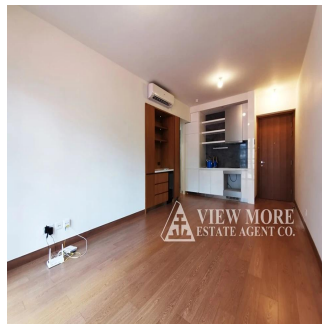

Penthouse

Nice Apartment For Rent At Happy Valley

Australie, Nouvelle-Galles du Sud, Sydney, , , ,

PRIX DE LOCATION MENSUEL

USD 6200.00

PRIX DE VENTE

USD 0.00

- 698 qm
- 3 chambres
- 2 Exhibition results
- 1 salles de bains
- 1 planchers
- 1 qm superficie du territoire
- 1 places pour voitures

金煌地產代理公司
VIEW MORE
ESTATE AGENT CO

Viewmore Estate Agency

View More Estate Agency
Happy Valley, Hong Kong - Heure locale

+852 2833 6682

Nice Building with facilities Net area 698' 2 Bedrooms (1 Ensuite) Balcony with an Open View

D?p?t : 1 Loyers mensuels   Disponible Aupr?s De :
31.07.2019

Le Sol : 4   Les Sols : 4   Annee De Construction : 2017   Places De Voitures : 4   Ann?e De Construction : 2017   Type: Bureau