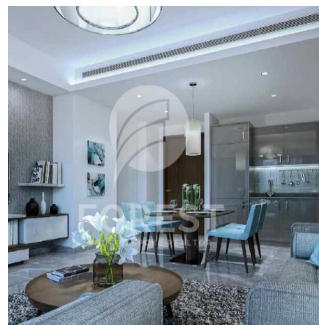

Penthouse

New Luxury 1 Bedroom Apartment In Sobha Creek Vista

Australie, Nouvelle-Galles du Sud, Dawes Point, , , ,

PRIX DE VENTE
$ 820000.00

- 🏠 493 qft
- 🛏️ 0 chambres
- 🚗 1 Exhibition results
- 🚿 1 salles de bains
- 🏠 1 planchers
- 📏 1 qft superficie du territoire
- 🚗 1 places pour voitures

Tetiana Tsymbal
For Est Real Estate
Dubai, United Arab Emirates - Heure locale

+971 55-909-1717

Amazing View.

Disponible Aupr?s De :

01.01.1970

Le Sol : 4   Les Sols : 4   Annee De Construction : 2017   Places De Voitures : 4   Ann?e De Construction : 2017   Type: Bureau