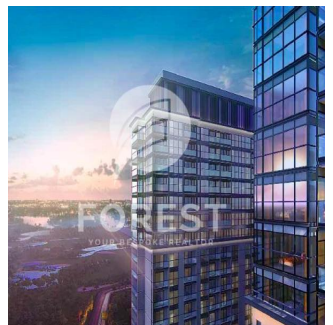

Penthouse

New Luxury 1 Bedroom Apartment In Sobha Creek Vista

Australie, Nouvelle-Galles du Sud, Dawes Point, , , ,

PRIX DE VENTE
$ 820000.00

- 🏠 493 qft
- 🛏️ 0 chambres
- 🚗 1 Exhibition results
- 🚿 1 salles de bains
- 🏠 1 planchers
- 📏 1 qft superficie du territoire
- 🚗 1 places pour voitures

Tetiana Tsymbal
For Est Real Estate
Dubai, United Arab Emirates - Heure locale

+971 55-909-1717

Amazing View.

Disponible Aupr?s De :

01.01.1970

Le Sol : 4   Les Sols : 4   Annee De Construction : 2017   Places De Voitures : 4   Ann?e De Construction : 2017   Type: Bureau