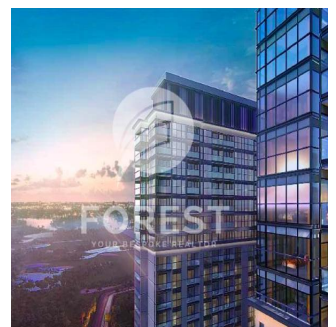

Penthouse

New Luxury 1 Bedroom Apartment In Sobha Creek Vista

Australie, Nouvelle-Galles du Sud, Dawes Point, , ,

PRIX DE VENTE

USD 820000.00

493 qft

0 chambres

1 Exhibition results

Amazing View.

Disponible Aupr?s De :

01.01.1970

Le Sol : 4 Les Sols : 4 Annee De Construction : 2017 Places De Voitures : 4 Ann?e De Construction : 2017 Type: Bureau

Sobha Creek Vistas, Dubai's new finest level of living. Sobha Creek Vistas is located at the centre of Dubai in a unique location, facing the Dubai creek. Creek Horizon's two towers will be located adjacent to the central park of the island district and have views of the Downtown skyline, the Creek, and the Ras Al Khor Wildlife Sanctuary.