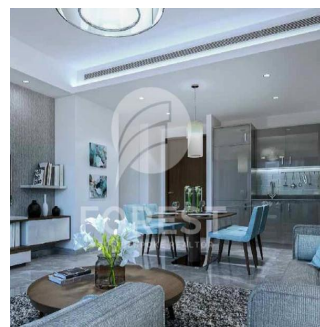

Penthouse

New Luxury 1 Bedroom Apartment In Sobha Creek Vista

Australie, Nouvelle-Galles du Sud, Dawes Point, , ,

PRIX DE VENTE

USD 820000.00

493 qft

0 chambres

1 Exhibition results

Amazing View.

Disponible Aupr?s De :

01.01.1970

Le Sol : 4 Les Sols : 4 Annee De Construction : 2017 Places De Voitures : 4 Ann?e De Construction : 2017 Type: Bureau

Sobha Creek Vistas, Dubai's new finest level of living. Sobha Creek Vistas is located at the centre of Dubai in a unique location, facing the Dubai creek. Creek Horizon's two towers will be located adjacent to the central park of the island district and have views of the Downtown skyline, the Creek, and the Ras Al Khor Wildlife Sanctuary.