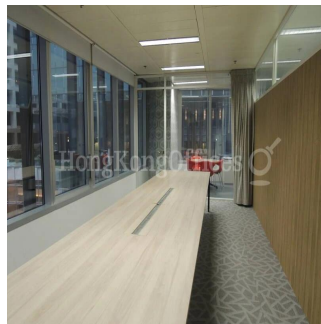

Hong Kong Offices
 Hong Kong Offices
 Admiralty, Hong Kong - Heure locale

 +852 3101 1448

View This unit looks out to the surrounding buildings. Internal Condition The fully fitted office is in good condition. It enjoys a direct lift lobby. It comes with a glass door entrance.