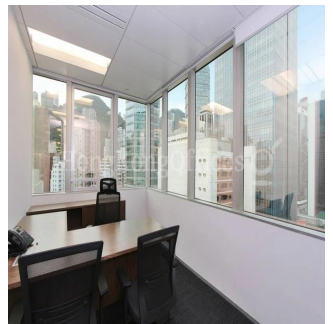

View It offers an open view. There are views from two sides of this office. Internal Condition The fully fitted office is in good condition. The layout is efficient. The conference room is presentable. The meeting room is presentable. The manager room is spacious. The director room is large. The open office area is roomy enough for workstations and filing cabinets. It enjoys a direct lift lobby. Furniture is provided for a quick move in. Professionally designed reception greets your guests.