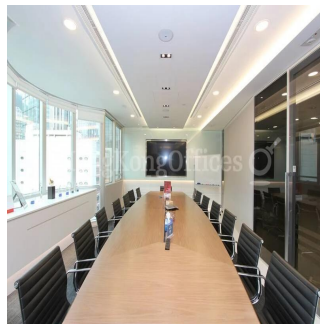

View It offers an open view. There are views from two sides of this office. Internal Condition The fully fitted office is in good condition. The layout is efficient. The conference room is presentable. The meeting room is presentable. The manager room is spacious. The director room is large. The open office area is roomy enough for workstations and filing cabinets. It enjoys a direct lift lobby. Furniture is provided for a quick move in. Professionally designed reception greets your guests.