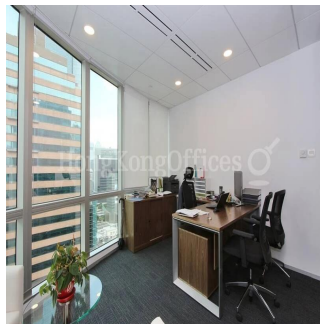

Hong Kong Offices
Hong Kong Offices
Admiralty, Hong Kong - Heure locale

+852 3101 1448

View It offers an open view. There are views from two sides of this office. Internal Condition The fully fitted office is in good condition. The layout is efficient. The conference room is presentable. The meeting room is presentable. The manager room is spacious. The director room is large. The open office area is roomy enough for workstations and filing cabinets. It enjoys a direct lift lobby. Furniture is provided for a quick move in. Professionally designed reception greets your guests.