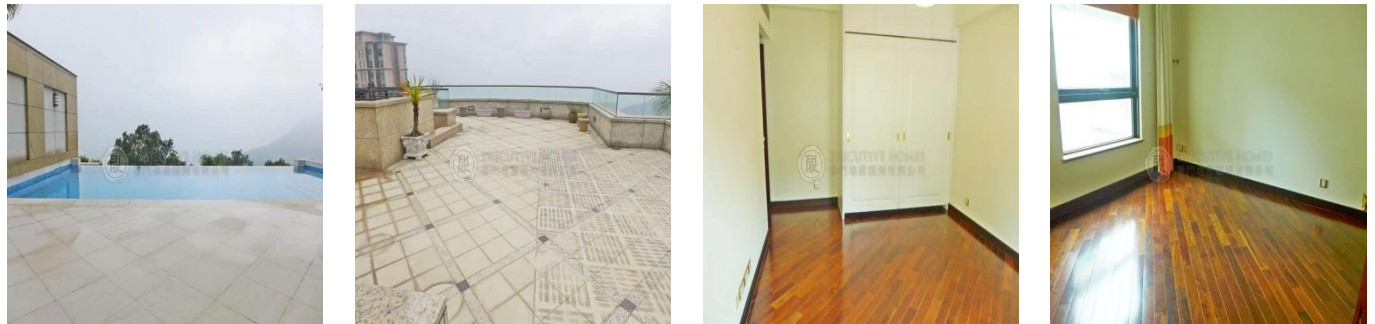

**Maureen Mills**  
Executive Homes Hong Kong  
Centra, Hong Kong - Heure locale

+852 2537 1177

A luxury townhouse with a private pool and terrace off the living area. There is also a roof terrace. It has a split level living-dining room and 4 bedrooms. The master bedroom is large with a private balcony off it. It has sweeping views over the Southside of the island. Located in a small exclusive complex. The carport can park 4-5 cars.