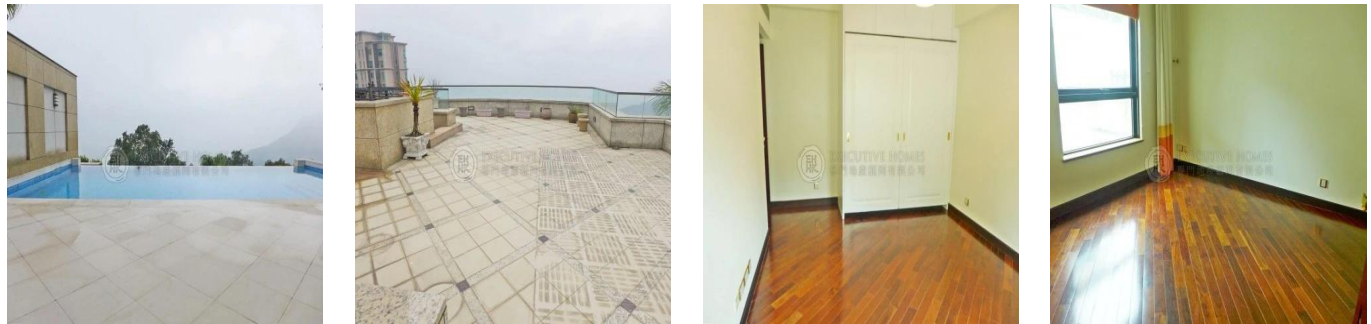

**Maureen Mills**  
Executive Homes Hong Kong  
Centra, Hong Kong - Heure locale

 +852 2537 1177

A luxury townhouse with a private pool and terrace off the living area. There is also a roof terrace. It has a split level living-dining room and 4 bedrooms. The master bedroom is large with a private balcony off it. It has sweeping views over the Southside of the island. Located in a small exclusive complex. The carport can park 4-5 cars.