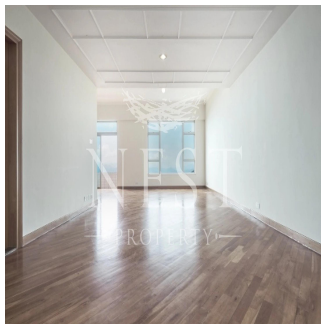

**Naomi Budden**  
 Nest Property  
 Sheung Wan, Hong Kong - Heure locale

 **+852 3689 7523**

**FEATURES:**

Duplex, Terrace, Balcony, Helper's Room, Car Park, Walk-In Closet

**BUILDING FACILITIES:**

Swimming Pool