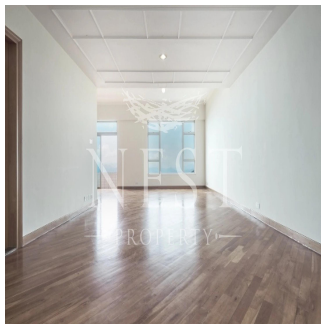

Naomi Budden
 Nest Property
 Sheung Wan, Hong Kong - Heure locale

[📞 +852 3689 7523](tel:+85236897523)

FEATURES:

Duplex, Terrace, Balcony, Helper's Room, Car Park, Walk-In Closet

BUILDING FACILITIES:

Swimming Pool